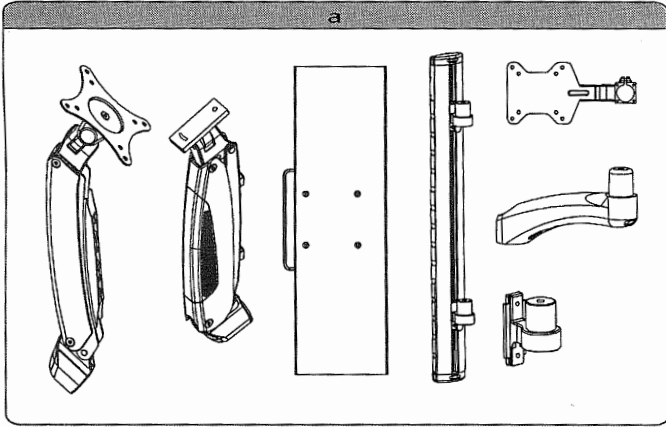

Plasma/LCD TV Stand Assembly Instruction

Max. VESA 75x75/100x100

 max.
3-8kg(6.6-18lbs)

13" - 27"(33-69cm)

B	 M4x12 (x4)	 M6x15 (x2)		
C	 M5x18 (x1)	 M5x10 (x4)	 M5 (x4)	
D	 M6x25 (x3)	 (x3)		
E	 S=3mm(x1)	 S=4mm(x1)	 S=5mm(x1)	 (x5)
F	 Ø8x40 (x3)	 M6x50 (x3)		