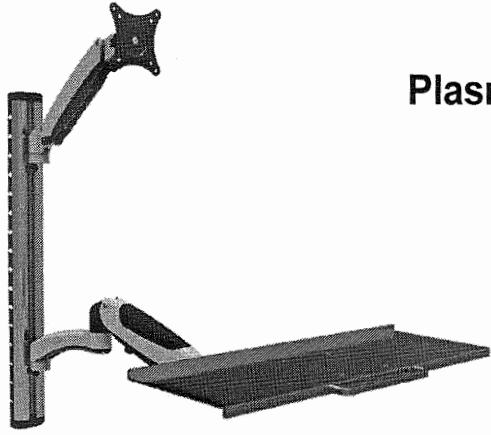

Plasma/LCD TV Stand Assembly Instruction

Max. VESA 75x75/100x100

 max.
3-8kg(6.6-18lbs)

13" - 27"(33-69cm)

B	 M4x12 (x4)	 M6x15 (x2)		
C	 M5x18 (x1)	 M5x10 (x4)	 M5 (x4)	
D	 M6x25 (x3)	 (x3)		
E	 S=3mm(x1)	 S=4mm(x1)	 S=5mm(x1)	 (x5)
F	 Ø8x40 (x3)	 M6x50 (x3)		