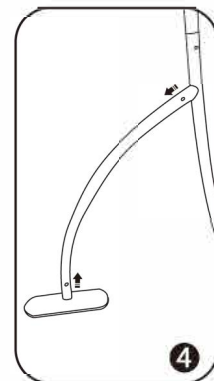

INSTRUCTION

Follow the label instructions to assemble the frame

If the tubes do not easily separate when dismantling, push the tube forward then pull out again

Frame Size :
W 108.27" x H 89.76"