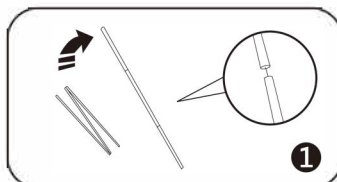

INSTRUCTION

Follow the label instructions to assemble the frame

If the tubes do not easily separate when dismantling, push the tube forward then pull out again

Frame Size :
W 108.27" x H 89.76"