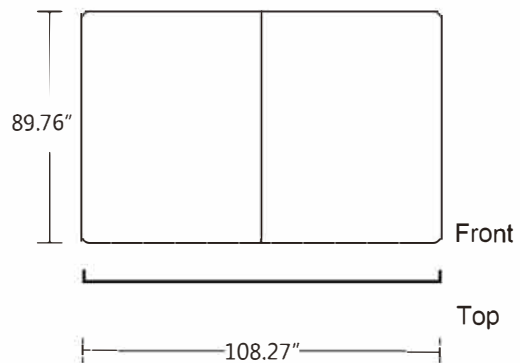

INSTRUCTION

Follow the label instructions to assemble the frame

If the tubes do not easily separate when dismantling, push the tube forward then pull out again

Frame Size :
W 108.27" x H 89.76"