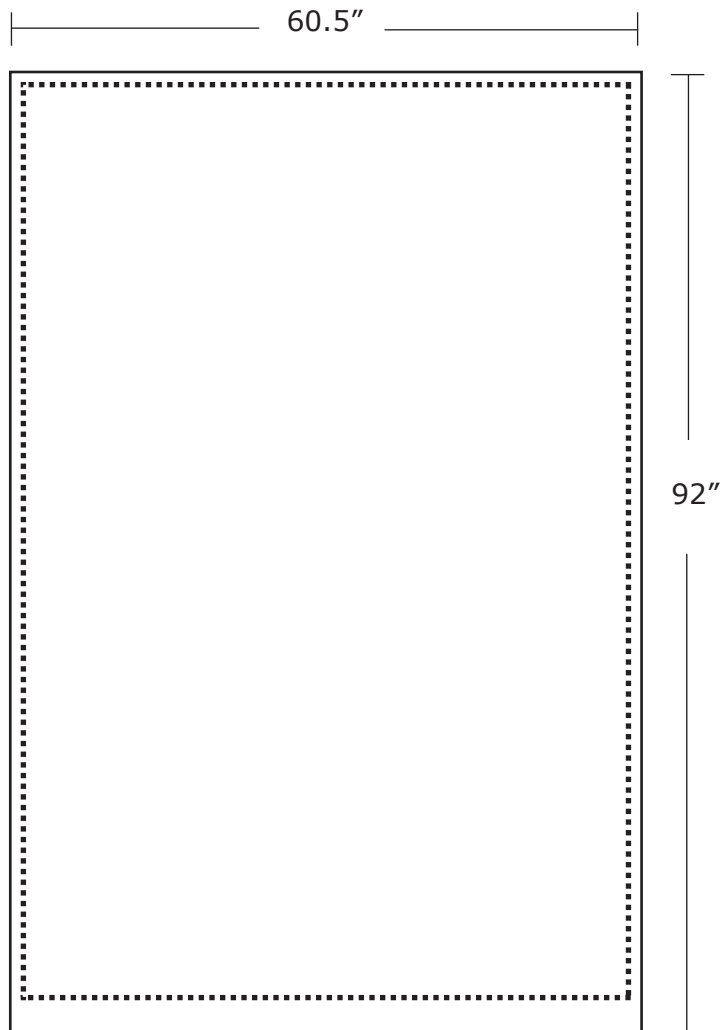

SPECIFICATIONS FOR SUPPLYING PRINT READY ARTWORK

ELEGANCE GLIDE TENSION FABRIC DISPLAY - 60.5" x 92"

Total Graphic Area: 60.5" x 92"

Total Safe Area: 58.5" x 88"

Please include a 1" margin on the top, right and left sides as well as a 3" margin on the bottom.

If getting a double sided display with two different sides, please provide two separate art files.

FILE FORMATS

.JPG or .PDF

(.ai, .psd, .eps, .tiff)

ART GUIDELINES

- Files must be CMYK
- All Fonts must be created to Outlines or Supplied with your artwork
- Embed all images and support files
- Resolution must be 150 ppi at full size
- Please view your artwork at full size
- Background color / Image must extend to the edge of the artboard
- Make sure to turn off or delete all other layers on finished artwork before sending and make sure artwork is a flatten file (if using Photoshop).