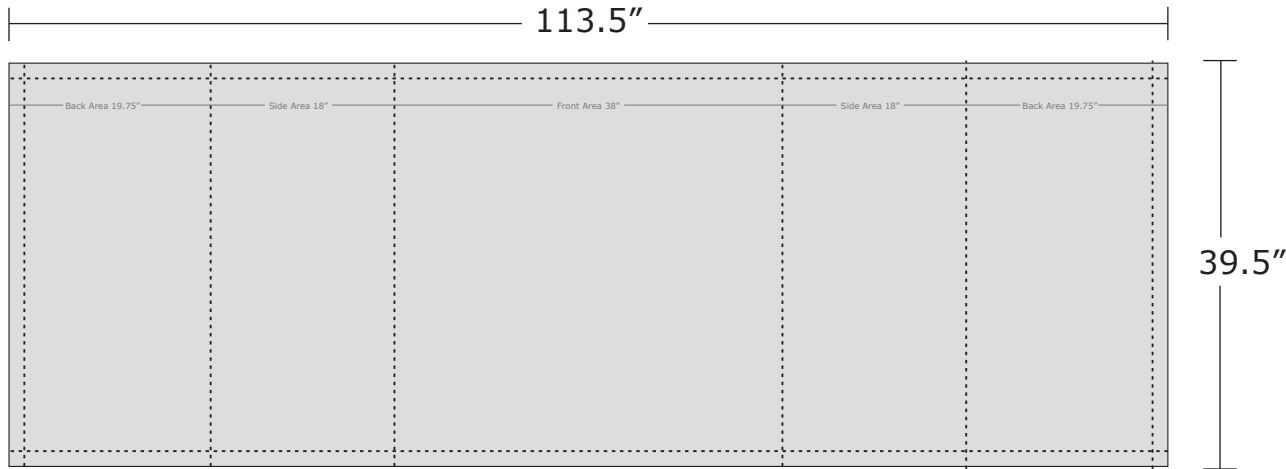

SPECIFICATIONS FOR SUPPLYING PRINT READY ARTWORK

PODIUM WRAP FOR SMART CASE

Total Graphic Area: 113.5" x 39.5"

Total Safe Area: 110.5" x 36.5"

1.5" safe area all around the edge for stitching. Front area center is 38". Sides are 18". Back area is 19.75" edges of design.