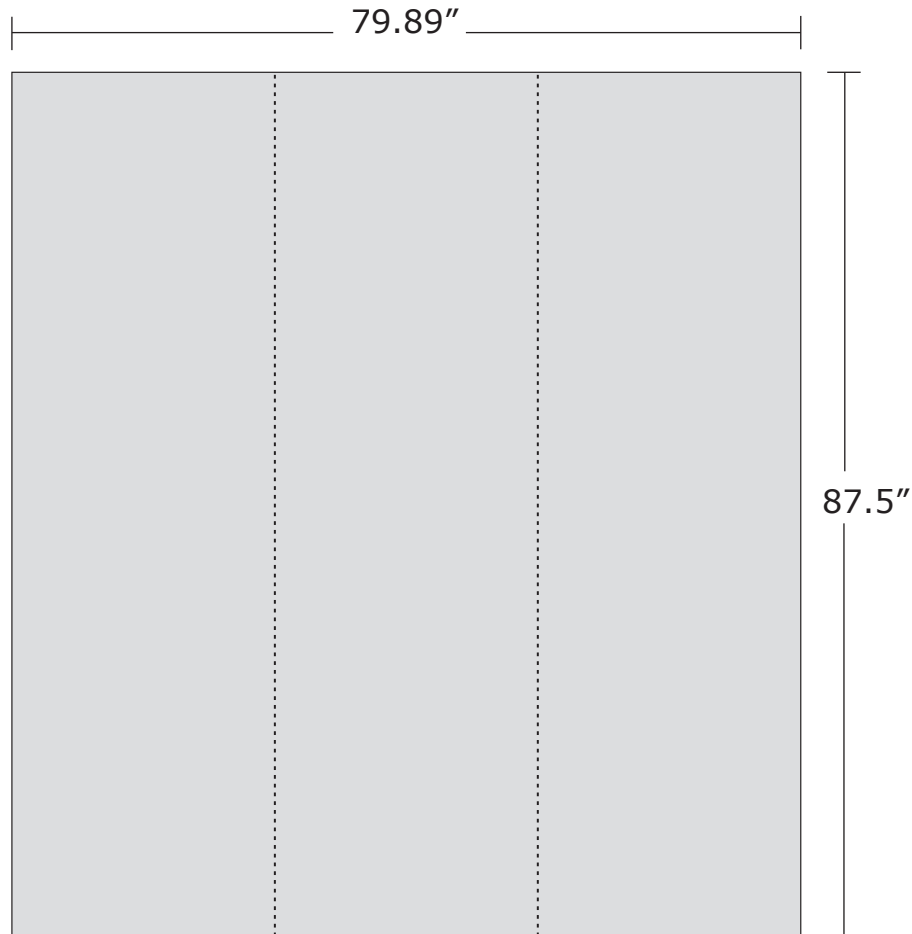

SPECIFICATIONS FOR SUPPLYING PRINT READY ARTWORK

TRADESHOW DISPLAY

3 Panel Curved with no End Caps

Total Graphic Area: 79.89" x 87.5"

Total Safe Area: 79.89" x 87.5"

When printed, art
will be divided into
(3) 26.63"x87.5" files