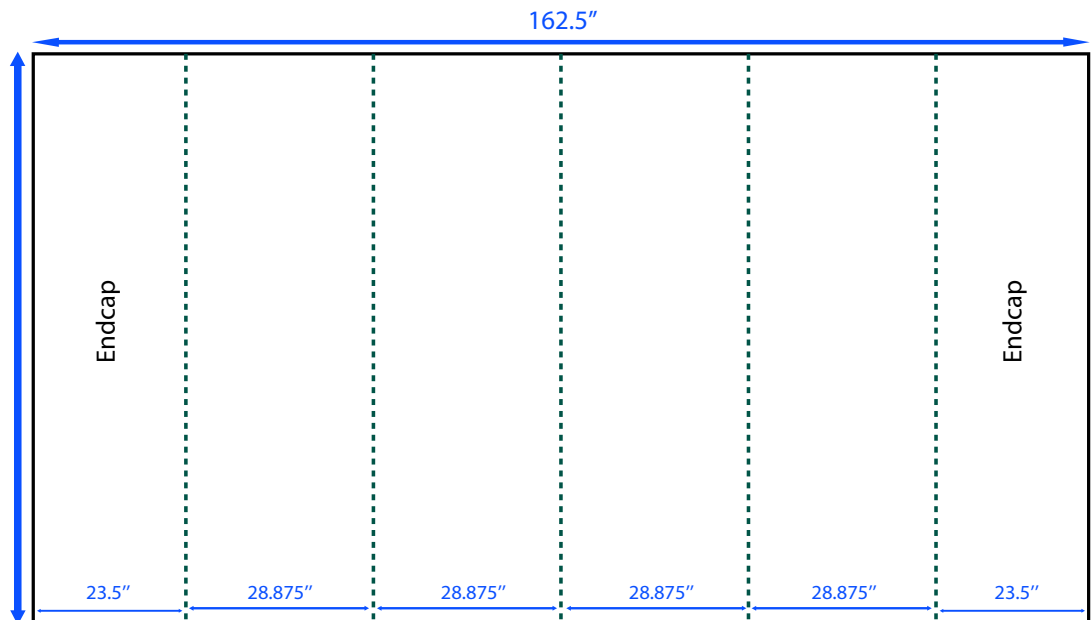

Instructions for providing copy and image for 4-panel straight booth w/ endcaps

ACCEPTABLE FILE FORMATS

.jpg
.pdf
.tiff
.ai
.psd
.eps

* Please note:

- Files must be CMYK
- All files must be PC compatible
- .ai files must have text "outlined"
- .psd files please "rasterize" all text layers

Send Design at
full Size
162.5" x 87.5" and
keep in mind 23.5
inches on each
end for endcaps.

*When Printed art
will be divided
into
(6)panels
(4) 28.875"x87.5"
& (2) 23.5"x87.5"

Phone: 1-877-223-6540 Email: sales@trtbanners.com