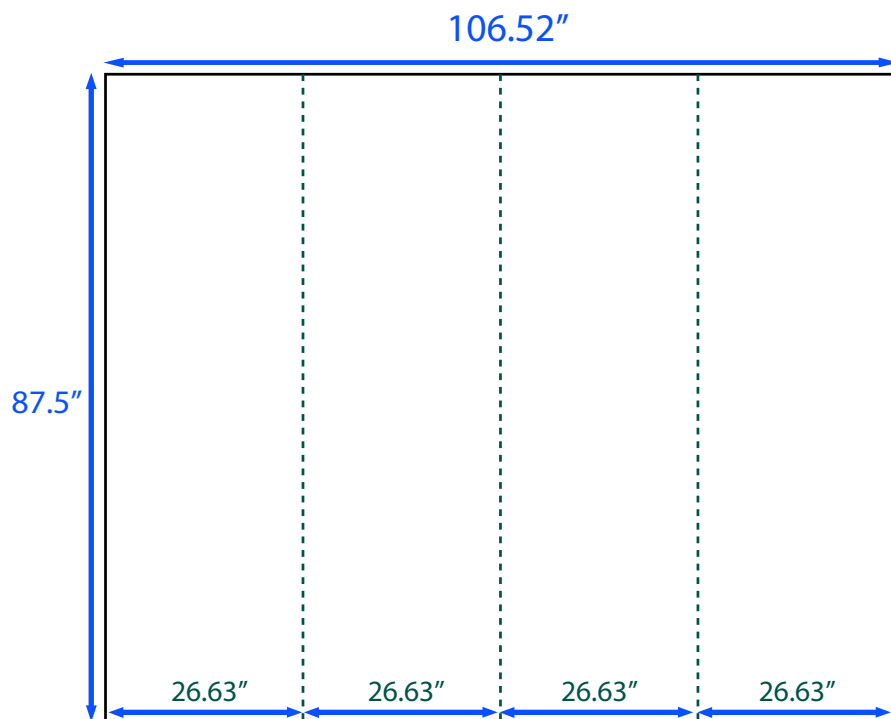

\*All files should be "high resolution". Files should have a minimum resolution of 150dpi when at FULL size.

Send Design at full size  
106.52" x 87.5".

\*When Printed art  
will be divided into  
(4) 26.63"x87.5" files.

Phone: 1-877-223-6540      Email: [sales@trtbanners.com](mailto:sales@trtbanners.com)

[www.trtbanners.com](http://www.trtbanners.com)