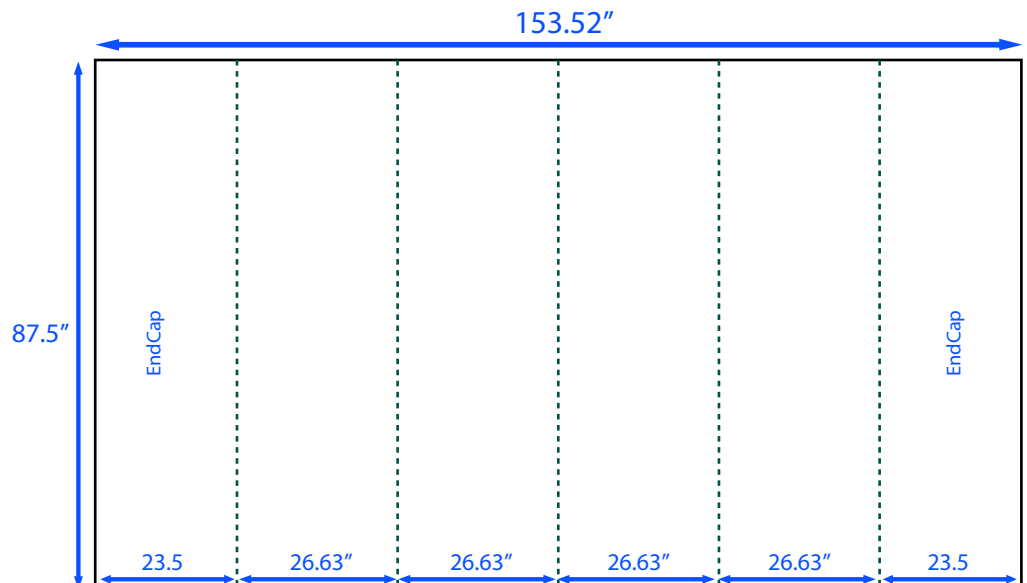

Instructions for providing copy and image for 4-panel curved booth w/ endcaps

ACCEPTABLE FILE FORMATS

.jpg
.pdf
.tiff
.ai
.psd
.eps

* Please note:

- Files must be CMYK
- All files must be PC compatible
- .ai files must have text "outlined"
- .psd files please "rasterize" all text layers

Send Design at full size
153.52" x 87.5" and
keep in mind 23.5
inches on each end for
endcaps.

*When Printed art
will be divided into
(6) panels
(4) 26.63"x87.5" files &
(2) 23.5"x87.5" files.

Phone: 1-877-223-6540 Email: sales@trtbanners.com