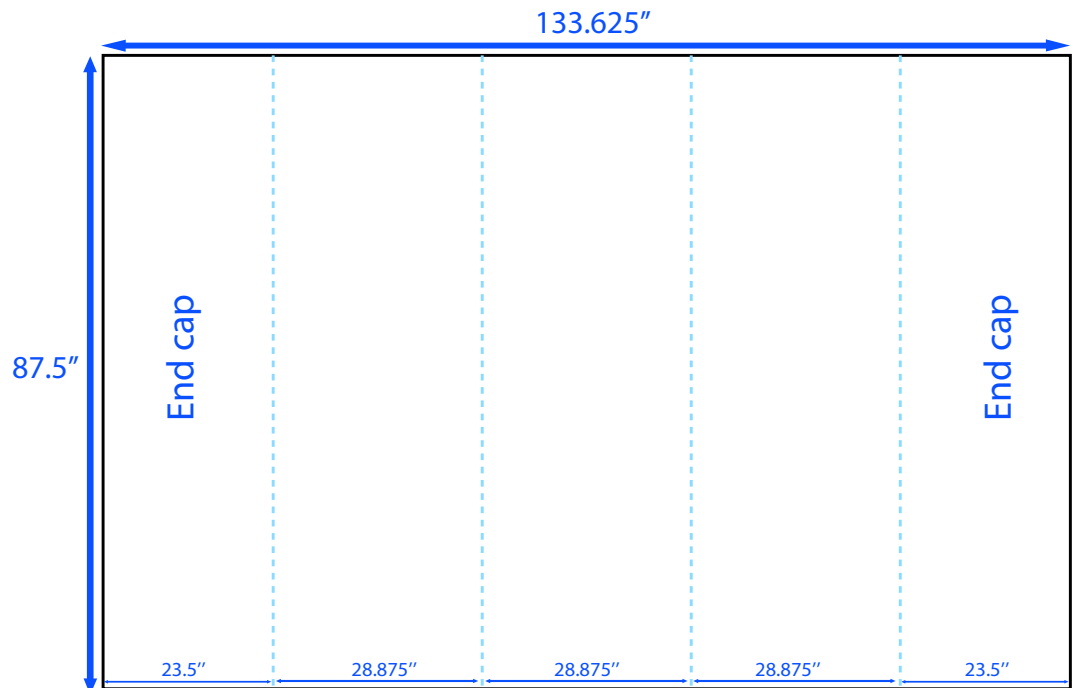

Instructions for providing copy and image for 3-panel stright booth with endcaps

ACCEPTABLE FILE FORMATS

.jpg
.pdf
.tiff
.ai
.psd
.eps

* Please note:

- Files must be CMYK
- All files must be PC compatible
- .ai files must have text "outlined"
- .psd files please "rasterize" all text layers

Send Design at full size
133.625" x 87.5" and keep
in mind the 23.5 inches on
each end for end caps.

*When Printed art
will be divided into
(5)panels
(3) 28.875"x87.5"
& (2) 23.5"x87.5" files.

Phone: 1-877-223-6540 Email: sales@trtbanners.com