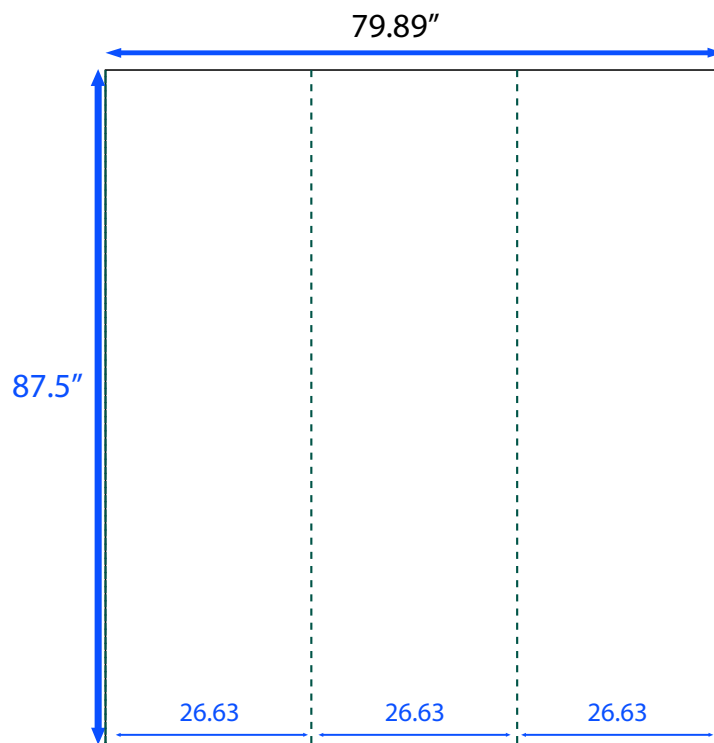

Instructions for providing copy and image for 3-panel curved booth

ACCEPTABLE FILE FORMATS

.jpg
.pdf
.tiff
.ai
.psd
.eps

* Please note:

- Files must be CMYK
- All files must be PC compatible
- .ai files must have text "outlined"
- .psd files please "rasterize" all text layers

Send Design at full size
79.89" x 87.5"

*When Printed art
will be divided into
(3) panels
(3) 26.63"x87.5" files

Phone: 1-877-223-6540 Email: sales@trtbanners.com

www.trtbanners.com