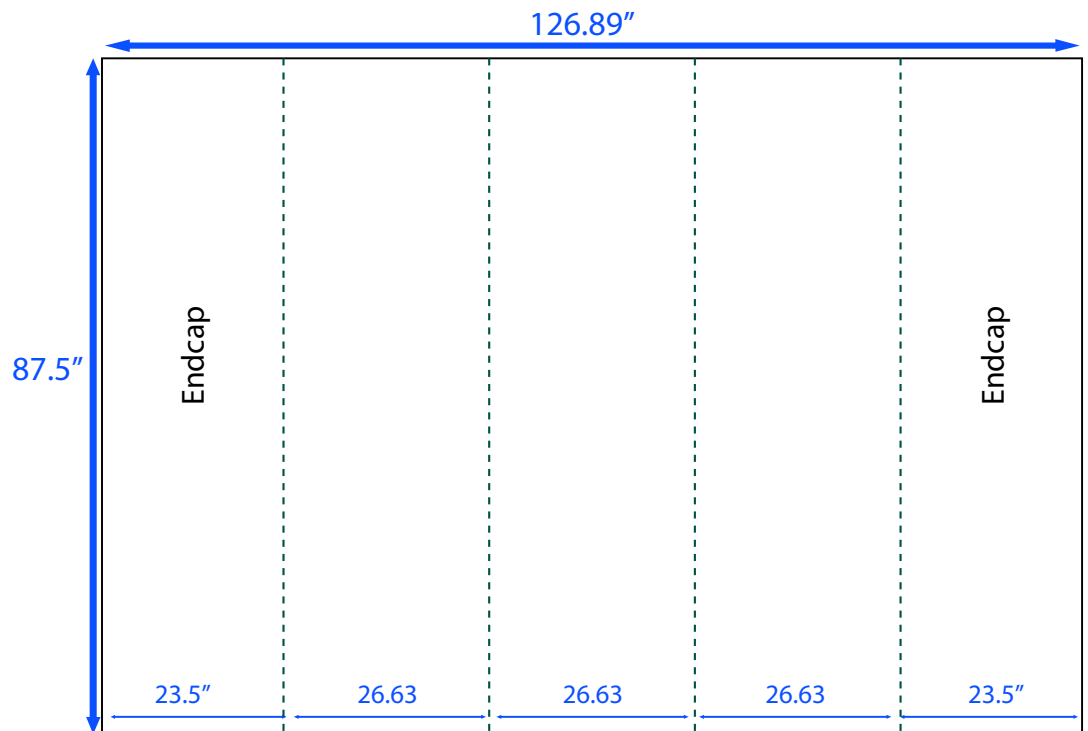

Send Design at full size
126.89" x 87.5" and keep
in mind 23.5 inches on
each end for endcaps

*When Printed art
will be divided into
(5) panels
(3) 26.63"x87.5" files
& (2) 23.5"x87.5" files.

Phone: 1-877-223-6540 Email: sales@trtbanners.com