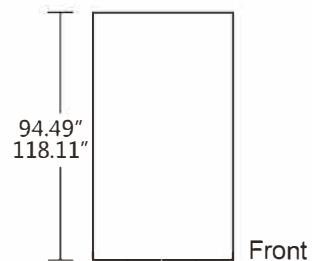

# INSTRUCTION

Follow the label instructions to assemble the frame

If the tubes do not easily separate when dismantling, push the tube forward then pull out again.

Graphic Size :  
W125.98" x H94.49"  
W125.98" x H118.11"