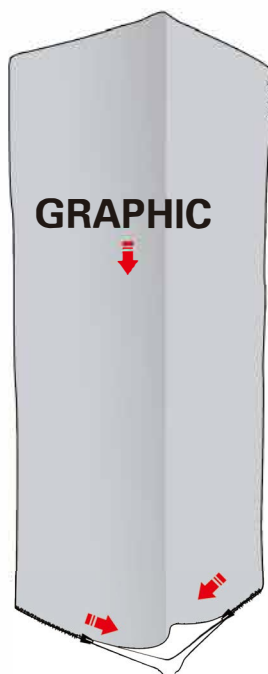

# INSTRUCTION

Follow the label instructions to assemble the frame

If the tubes do not easily separate when dismantling, push the tube forward then pull out again.

Graphic Size :  
W125.98" x H94.49"  
W125.98" x H118.11"