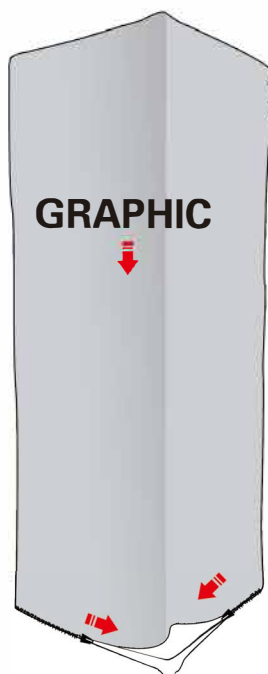

INSTRUCTION

Follow the label instructions to assemble the frame

If the tubes do not easily separate when dismantling, push the tube forward then pull out again.

Graphic Size :
W125.98" x H94.49"
W125.98" x H118.11"