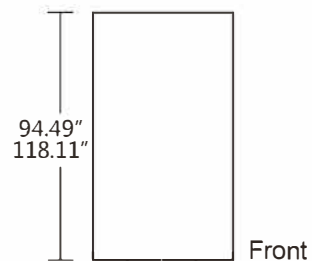

INSTRUCTION

Follow the label instructions to assemble the frame

If the tubes do not easily separate when dismantling, push the tube forward then pull out again.

Graphic Size :
W125.98" x H94.49"
W125.98" x H118.11"