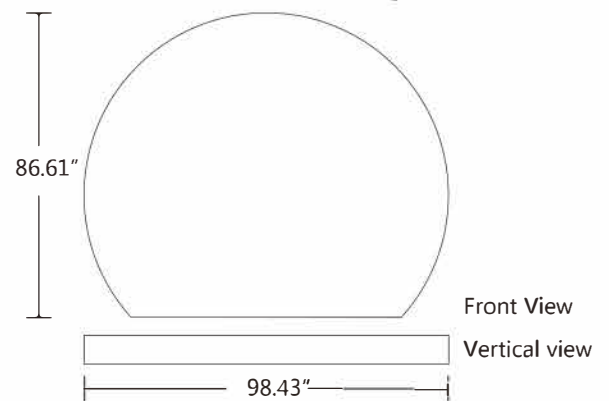

INSTRUCTION

Follow the label instructions to assemble the frame

If the tubes do not easily separate when dismantling, push the tube forward then pull out again.

Graphic Size :
Front : W 98.43" x H 86.61"