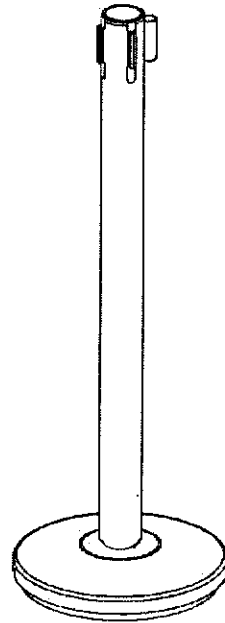

**SPECIFICATIONS**

**Assembled size**

1040 (H) x360 (W) x360 (D) mm

**Boxed size**

1000 (L) x410 (W) x170 (D) mm

**Tape colour = black**

**Tape length = 2000mm**

**COMPONENT LIST**

- 1 x Post (4 way)
- 1 x Base cover
- 1 x Base weight
- 1 x Washer
- 1 x Spring washer
- 1 x Bolt

**Assembly instructions**

**User instructions**