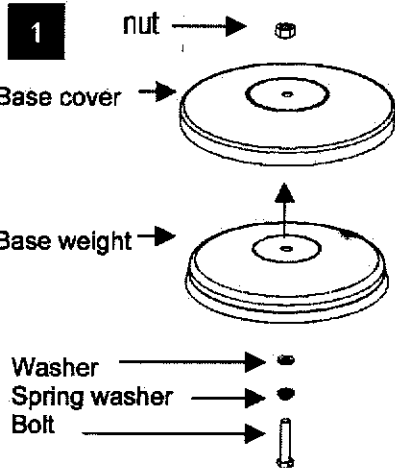

**SPECIFICATIONS**

**Assembled size**

1040 (H) x360 (W) x360 (D) mm

**Boxed size**

1000 (L) x410 (W) x170 (D) mm

**Tape colour = black**

**Tape length = 2000mm**

**COMPONENT LIST**

- 1 x Post (4 way)
- 1 x Base cover
- 1 x Base weight
- 1 x Washer
- 1 x Spring washer
- 1 x Bolt

**Assembly instructions**

**User instructions**