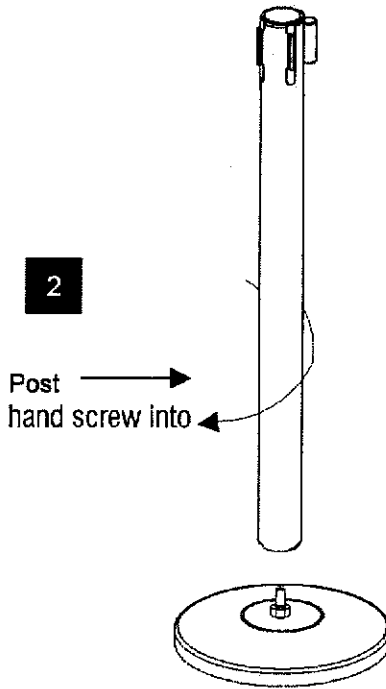

**SPECIFICATIONS**

**Assembled size**

1040 (H) x360 (W) x360 (D) mm

**Boxed size**

1000 (L) x410 (W) x170 (D) mm

**Tape colour = black**

**Tape length = 2000mm**

**COMPONENT LIST**

- 1 x Post (4 way)
- 1 x Base cover
- 1 x Base weight
- 1 x Washer
- 1 x Spring washer
- 1 x Bolt

**Assembly instructions**

**User instructions**