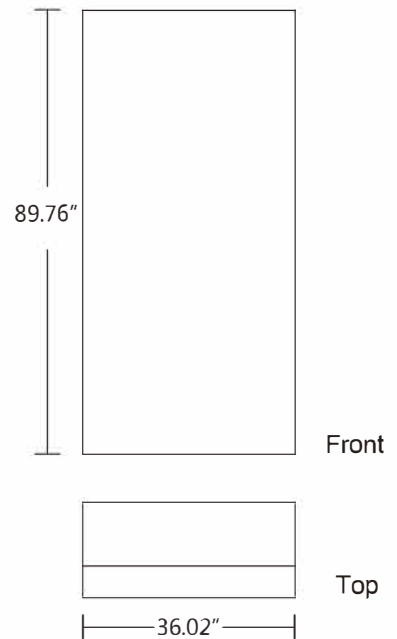

INSTRUCTION

Follow the label instructions to assemble the frame

If the tubes do not easily separate when dismantling, push the tube forward then pull out again,

Graphic Size : W 37" x H 138.58"