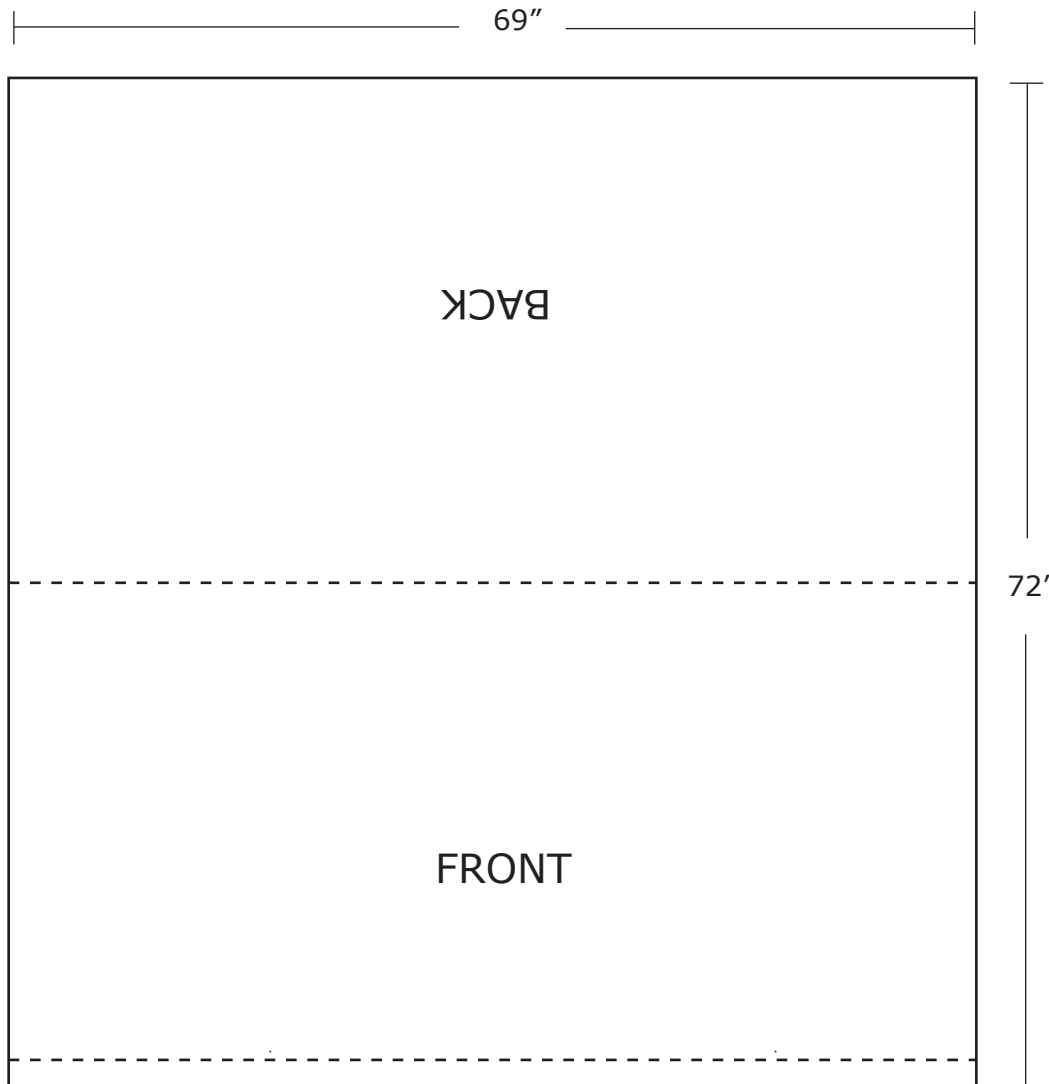

## **ELEGANCE TABLETOP TENSION FABRIC STRAIGHT - 69" x 36"**

Total Graphic Area: 69" x 72"  
Total Safe Area: 69" x 70"

Please include a 2" margin on the bottom.

This poster will be folded in half. For single sided displays, leave top half above fold line blank. For double sided displays, artwork for back side should be above the fold line, and rotated 180 degrees.