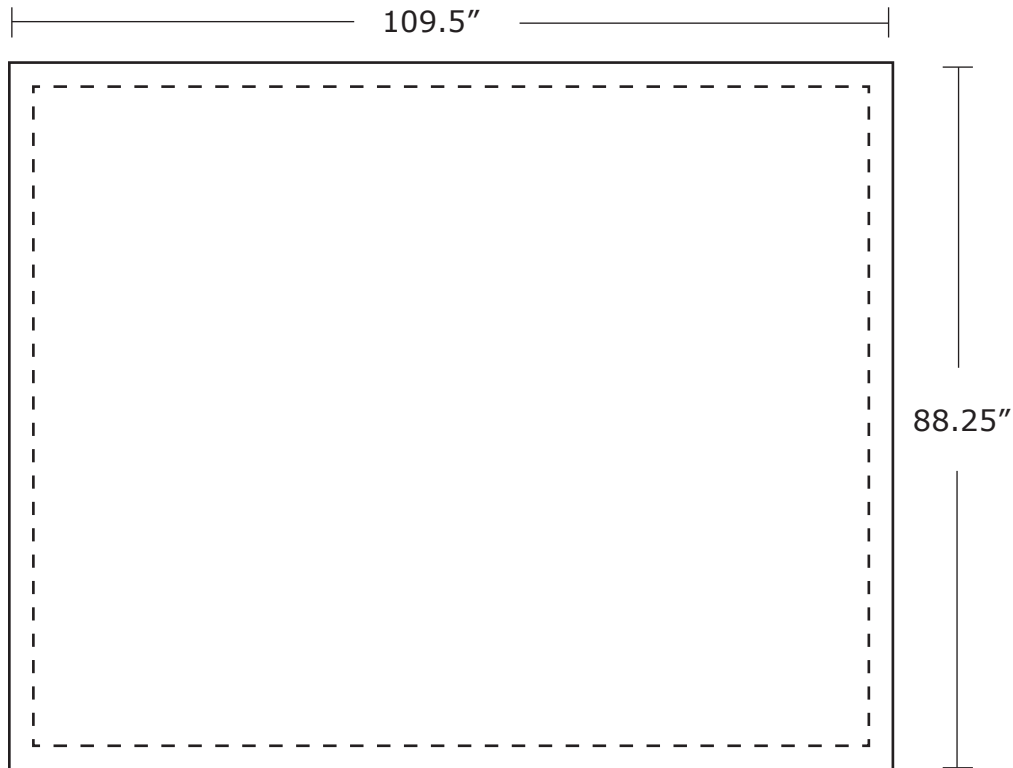

SPECIFICATIONS FOR SUPPLYING PRINT READY ARTWORK

LUX Curved Display **Front / Inside**

Total Graphic Area: 109.5" x 88.25"

Total Safe Area: 103.5" x 82.25"

Please include a 3" margin on all four edges where no text, logos, etc. are placed.
(For Reference Only)