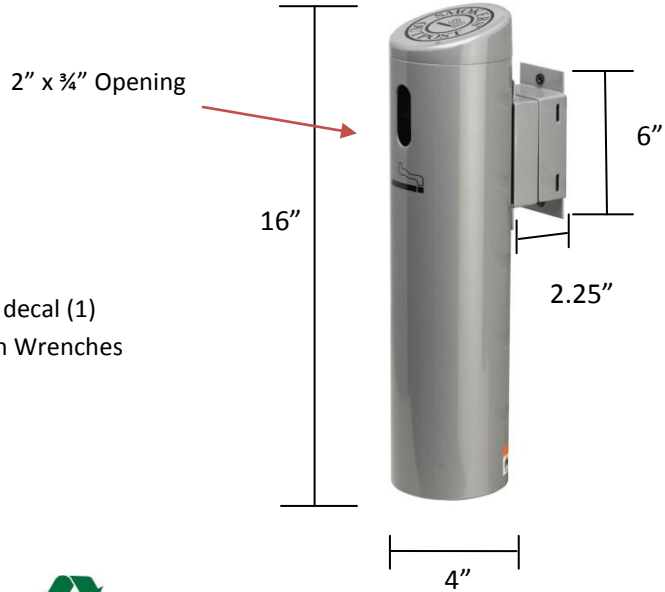

Smokers' Outpost® Wall-Mounted Swivel System

Item#:

- 712101 – Black
- 712107 – Silver

Dimensional Weight: 2.96#

Material Process: Aluminum construction

Standard Inclusions: (1) Internal cigarette snuffer (1) window decal (1) mounting bracket, (mounting hardware not included) (2) Allen Wrenches

Unit Size	Capacity	Weight
16" H 4" Dia	Approximately 500 Cigarette butts	4.5 lbs

Carton Size	# Cartons Shipped	Dimensional Wt.	Carton Wt.
17" L x 5" W x 7" H	(1) via UPS	4 lbs	5 lbs

- Ships at Dimensional Weight.

Secured Swivel Wall-Mounted unit stays secure to the wall even while emptying the unit.

- Easy to maintain; simply remove cap and rotate to the side to empty
- Locks in place in upright position
- Aluminum construction is weather resistant and fire safe
- Secure unit on wall or column near entrance or several feet away
- Cigarette snuffer makes it easy to extinguish cigarettes; no sand or water needed
- Two Allen Wrenches are included to remove cap
- Made from 10-20% Aluminum / 10% Steel
- Made in China
- 1-year warranty