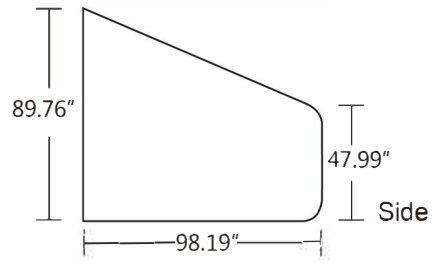

# INSTRUCTION

Follow the label instructions to assemble the frame

If the tubes do not easily separate when dismantling, push the tube forward then pull out again.

Graphic Size :  
W273.62" x H90.55"/76.77" /47.24"