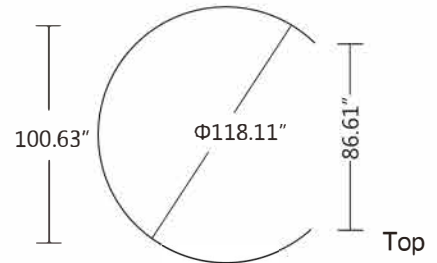

# INSTRUCTION

Follow the label instructions to assemble the frame

If the tubes do not easily separate when dismantling, push the tube forward then pull out again.

Graphic Size :  
W273.62" x H90.55"/76.77" /47.24"