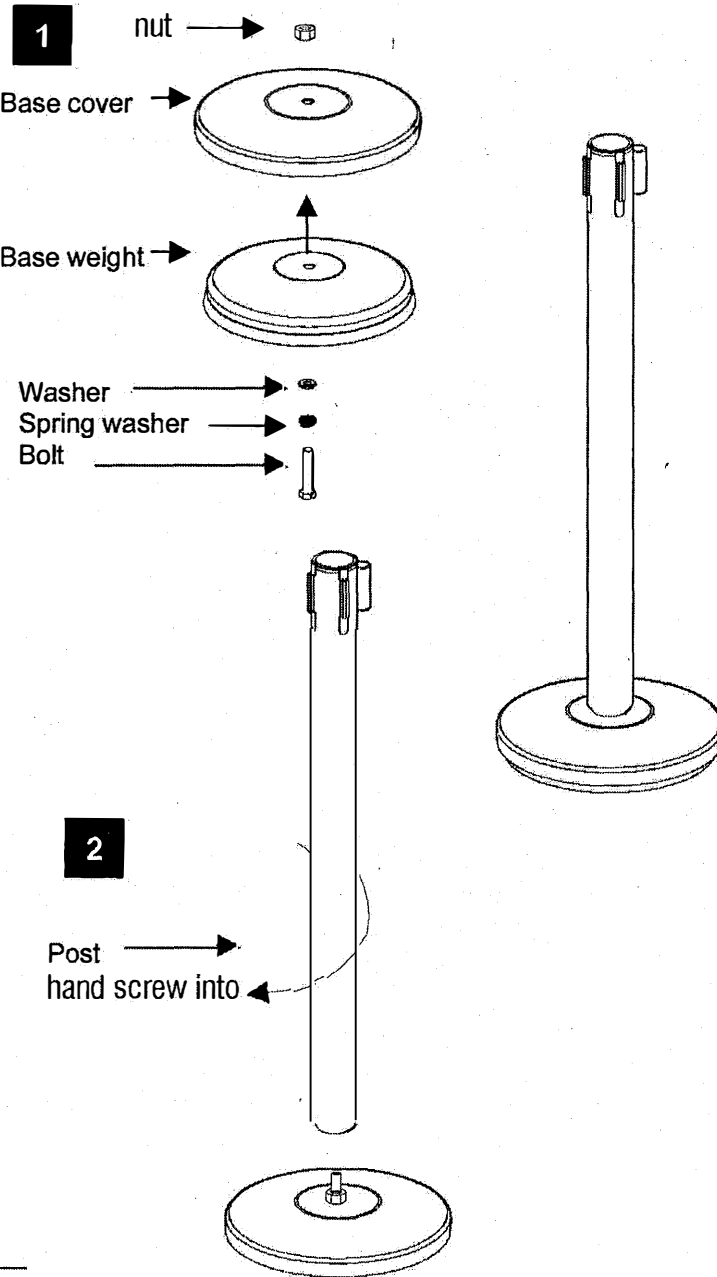

**SPECIFICATIONS**

**Assembled size**

1040 (H) x360 (W) x360 (D) mm

**Boxed size**

1000 (L) x410 (W) x170 (D) mm

**Tape colour = red**

**Tape length = 2000mm**

**COMPONENT LIST**

- 1 x Post (4 way)
- 1 x Base cover
- 1 x Base weight
- 1 x Washer
- 1 x Spring washer
- 1 x Bolt

**Assembly instructions**

**User instructions**