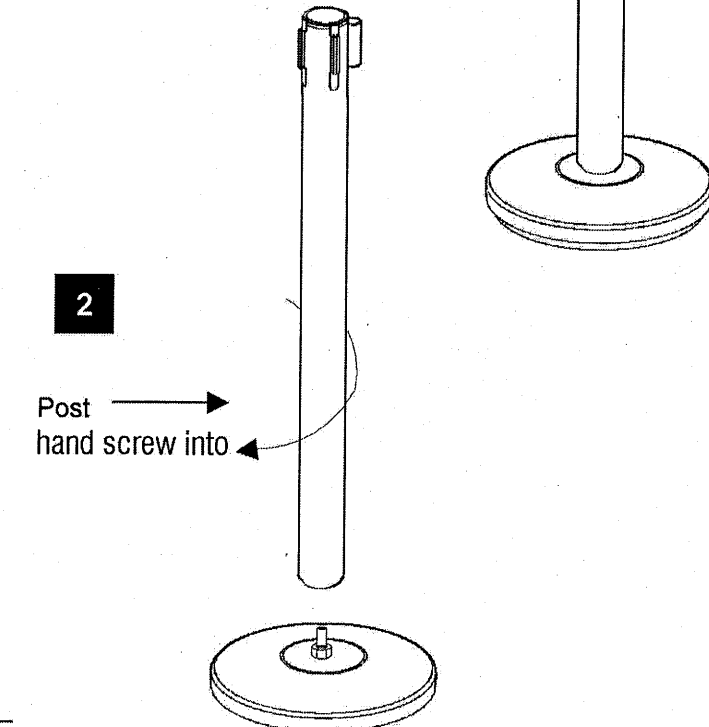

SPECIFICATIONS

Assembled size

1040 (H) x360 (W) x360 (D) mm

Boxed size

1000 (L) x410 (W) x170 (D) mm

Tape colour = black

Tape length = 2000mm

COMPONENT LIST

1 x Post (4 way)

1 x Base cover

1 x Base weight

1 x Washer

1 x Spring washer

1 x Bolt

Assembly instructions

User instructions