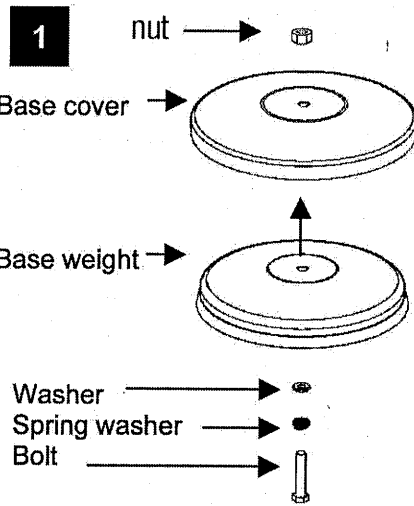

SPECIFICATIONS

Assembled size

1040 (H) x360 (W) x360 (D) mm

Boxed size

1000 (L) x410 (W) x170 (D) mm

Tape colour = black

Tape length = 2000mm

COMPONENT LIST

1 x Post (4 way)

1 x Base cover

1 x Base weight

1 x Washer

1 x Spring washer

1 x Bolt

Assembly instructions

User instructions