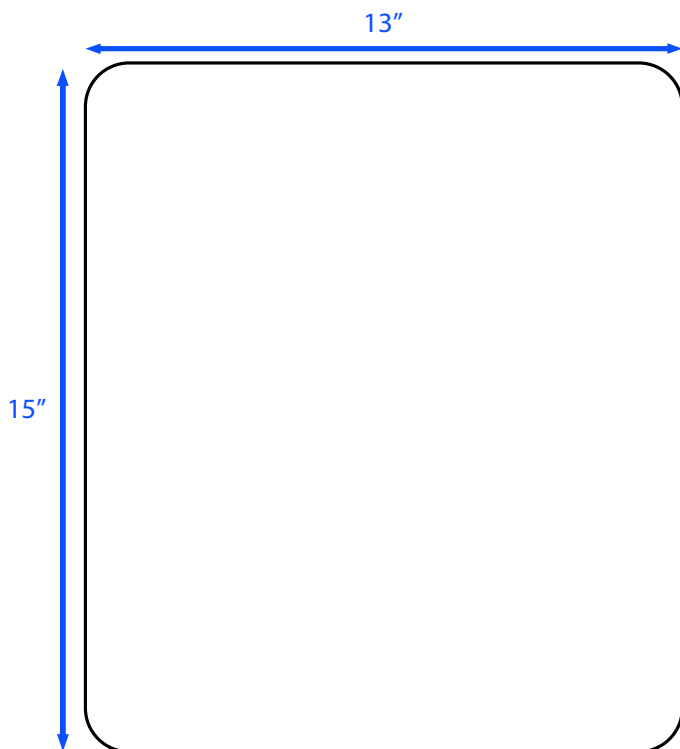

Instructions for providing copy and image for Outdoor Cone Poster Sign

ACCEPTABLE FILE FORMATS

.jpg
.pdf
.tiff
.ai
.psd
.eps

* Please note:

- Files must be CMYK
- All files must be PC compatible
- .ai files must have text "outlined"
- .psd files please "rasterize" all text layers

POSTER SIZE AND MARGINS

Design poster at 13" x 15" (document size) with a 50% corner radius on all corners. 100 pixels rounded edge.

* Have background color or image run the full 13" x 15"

Phone: 800-935-3534