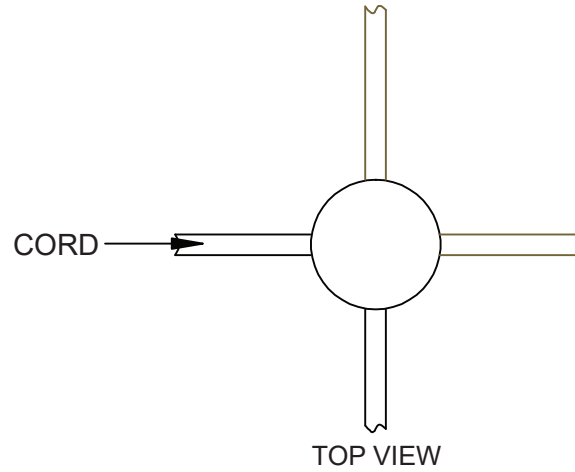

## Straight Sign Frame for QueuePole.Slim Series Posts

DISPLAYS2GO

NOTE: QueuePole.Slim Series poles and bases are sold separately.

If you have any questions regarding our products, please visit us at [www.displays2go.com](http://www.displays2go.com) or contact D2G customer service at 844-221-3388