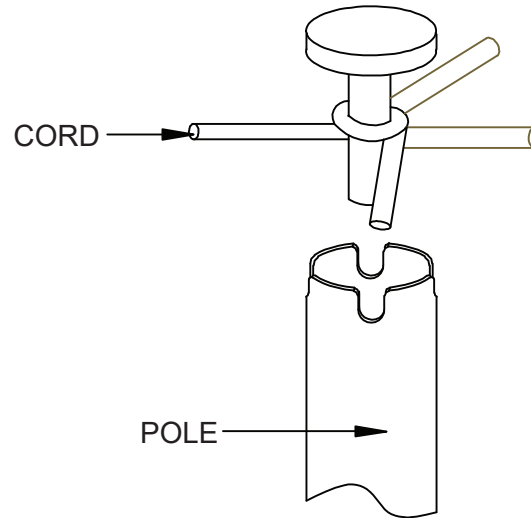

# ASSEMBLY INSTRUCTIONS

## Straight Sign Frame for QueuePole.Slim Series Posts

DISPLAYS2GO

NOTE: QueuePole.Slim Series poles and bases are sold separately.

If you have any questions regarding our products, please visit us at [www.displays2go.com](http://www.displays2go.com) or contact D2G customer service at 844-221-3388