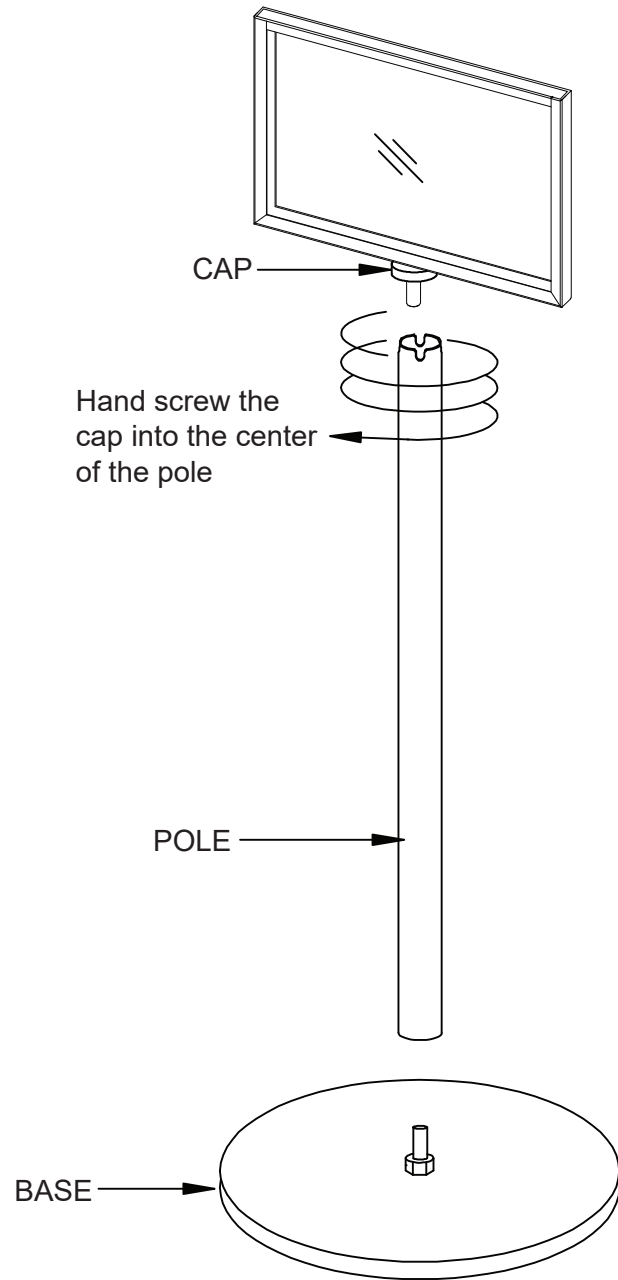

# ASSEMBLY INSTRUCTIONS

## Straight Sign Frame for QueuePole.Slim Series Posts

DISPLAYS2GO

NOTE: QueuePole.Slim Series poles and bases are sold separately.

If you have any questions regarding our products, please visit us at [www.displays2go.com](http://www.displays2go.com) or contact D2G customer service at 844-221-3388