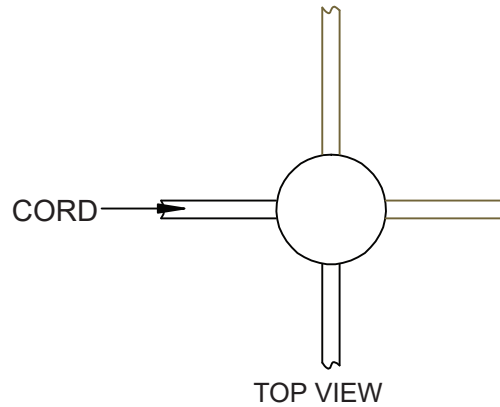

ASSEMBLY INSTRUCTIONS

Angled Sign Frame for QueuePole.Slim Series Posts

DISPLAYS2GO

Sign frame can be mounted in portrait or landscape format

Hand screw the cap into the center of the pole

POLE

BASE

NOTE: Poles and bases are sold separately.