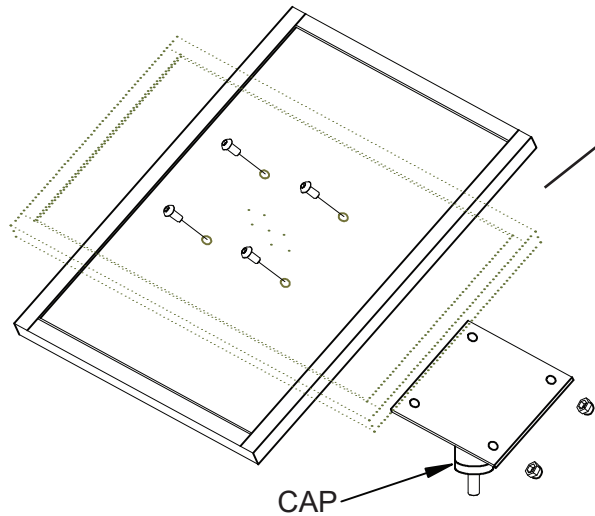

ASSEMBLY INSTRUCTIONS

Angled Sign Frame for QueuePole.Slim Series Posts

DISPLAYS2GO

Sign frame can be mounted in portrait or landscape format

Hand screw the cap into the center of the pole

POLE

BASE

NOTE: Poles and bases are sold separately.