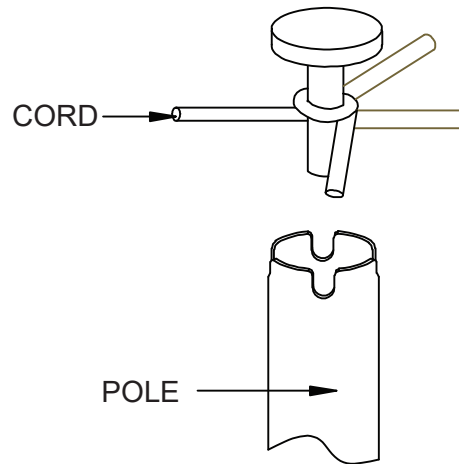

ASSEMBLY INSTRUCTIONS

Angled Sign Frame for QueuePole.Slim Series Posts

DISPLAYS2GO

Sign frame can be mounted in portrait or landscape format

Hand screw the cap into the center of the pole

POLE

BASE

NOTE: Poles and bases are sold separately.