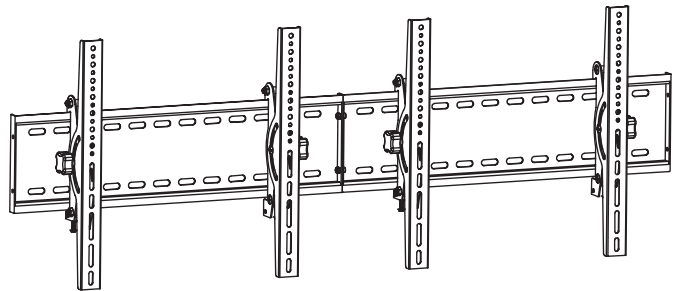

## MNBD3060S2

30-60"  
/76-152cm

Max  
80kg  
[176lbs]

MAX 800\*400 Landscape

2PCS

2PCS

2PCS

A				B				C				D
M10 8PCS	M10x70 8PCS	Ø12x60 8PCS		M8x25 8PCS	M6x25 8PCS	M5x15 8PCS	M4x15 8PCS	M8 8PCS	M6 8PCS	M5 8PCS	M4 8PCS	M8 8PCS
E				F		G						
6mm 1PCS	5mm 1PCS	4mm 1PCS	3mm 1PCS	17mm 1PCS	12mm 1PCS	M6x15 4PCS	M6 8PCS	M6 4PCS				

1

2

3

4

5

6

Tighten safety screw on each bracket to lock screen in place.

Screw Locking