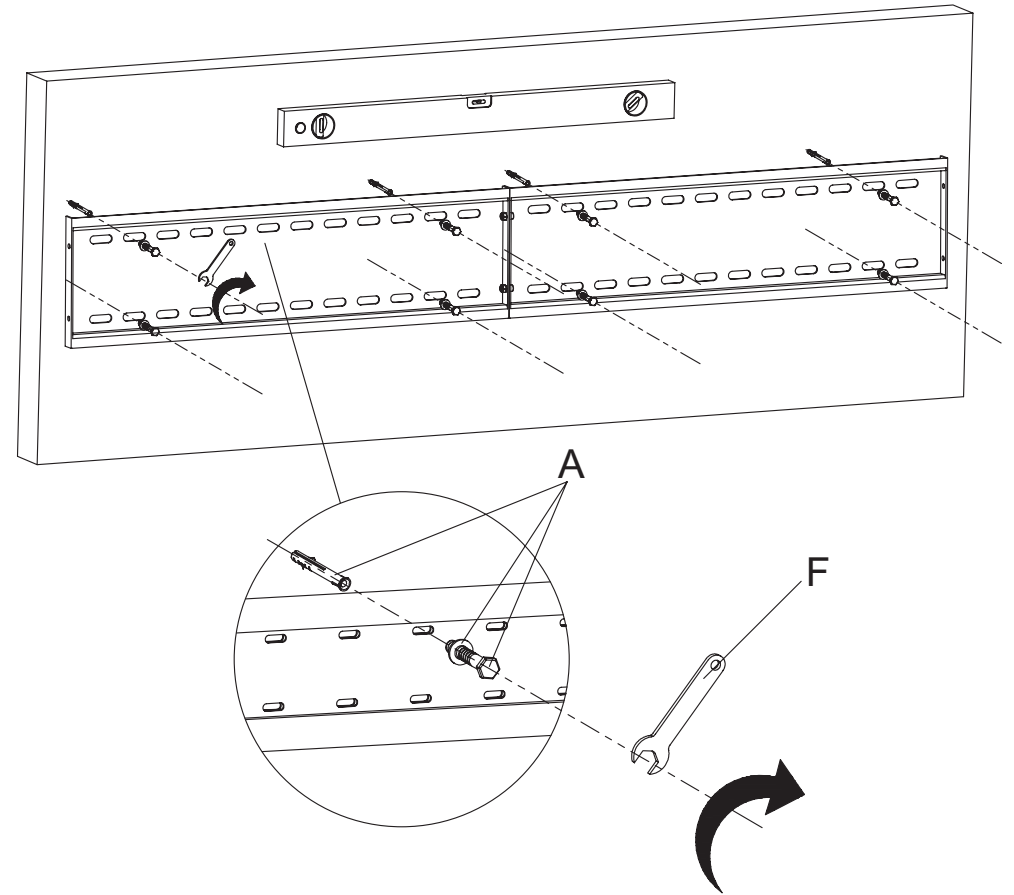

## MNBD3060S2

30-60"  
/76-152cm

Max  
80kg  
[176lbs]

MAX 800\*400 Landscape

2PCS

2PCS

2PCS

A				B				C				D
M10 8PCS	M10x70 8PCS	Ø12x60 8PCS		M8x25 8PCS	M6x25 8PCS	M5x15 8PCS	M4x15 8PCS	M8 8PCS	M6 8PCS	M5 8PCS	M4 8PCS	M8 8PCS
E				F		G						
6mm 1PCS	5mm 1PCS	4mm 1PCS	3mm 1PCS	17mm 1PCS	12mm 1PCS	M6x15 4PCS	M6 8PCS	M6 4PCS				

1

2

3

4

5

6

Tighten safety screw on each bracket to lock screen in place.

Screw Locking