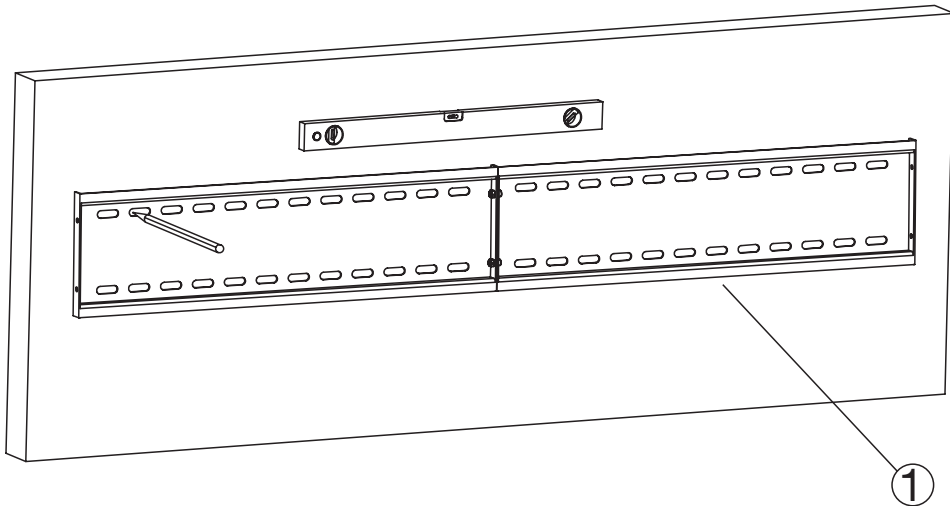

## MNBD3060S2

30-60"  
/76-152cm

Max  
80kg  
[176lbs]

MAX 800\*400 Landscape

2PCS

2PCS

2PCS

A				B				C				D
M10 8PCS	M10x70 8PCS	Ø12x60 8PCS		M8x25 8PCS	M6x25 8PCS	M5x15 8PCS	M4x15 8PCS	M8 8PCS	M6 8PCS	M5 8PCS	M4 8PCS	M8 8PCS
E				F		G						
6mm 1PCS	5mm 1PCS	4mm 1PCS	3mm 1PCS	17mm 1PCS	12mm 1PCS	M6x15 4PCS	M6 8PCS	M6 4PCS				

1

2

3

4

5

6

Tighten safety screw on each bracket to lock screen in place.

Screw Locking