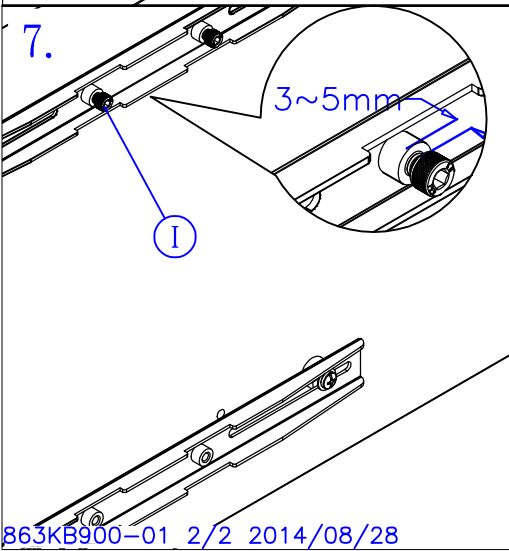

J. M8x2pcs

L. 2pcs

A. 1pc

B. 4pcs

P. 2pcs

Q. 2pcs

R. 4pcs

S. 4pcs

T. 8pcs
3/8"

U. 16pcs
M8

V. 16pcs
M8x10

M.

M4x16 8pcs
M4x25 8pcs
M5x16 8pcs
M5x25 8pcs

N. Washers

M5x8pcs

M6x20 6pcs
M6x40 6pcs
M6x55 6pcs

M8x20 6pcs
M8x40 6pcs
M8x55 6pcs

O. Spacers

1/4" x6pcs

12pcs

For Dimensions listed in Red (If optional shelf is purchased these are the different heights the shelf can be placed at:

- The lowest height is 388mm = 15.28in.
- The middle height is 618mm = 24.33in.
- The highest height is 848mm = 33.39in.