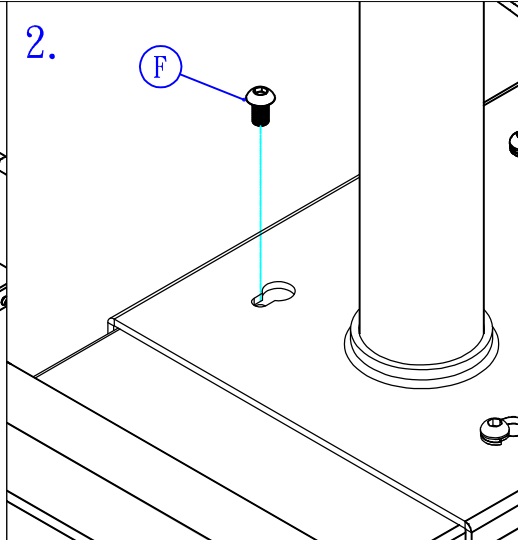

T. 8pcs
3/8"

U. 16pcs
M8

V. 16pcs
M8x10

M.

M4x16 8pcs
M4x25 8pcs
M5x16 8pcs
M5x25 8pcs

N. Washers

M5x8pcs

M6x20 6pcs
M6x40 6pcs
M6x55 6pcs

M8x20 6pcs
M8x40 6pcs
M8x55 6pcs

O. Spacers

1/4" x6pcs

12pcs

For Dimensions listed in Red (If optional shelf is purchased these are the different heights the shelf can be placed at:

- The lowest height is 388mm = 15.28in.
- The middle height is 618mm = 24.33in.
- The highest height is 848mm = 33.39in.