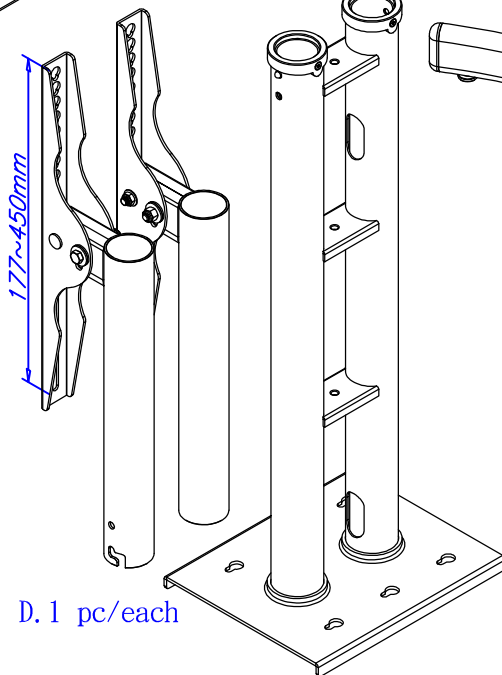

Max Load: 50 Kgs

Part List:

E. 2pcs

D. 1 pc/each

C. 1pc

F. M8x12pcs

H. M8x6pcs

I. M8x4pcs

J. M8x2pcs

L. 2pcs

A. 1pc

B. 4pcs

P. 2pcs

Q. 2pcs

R. 4pcs

S. 4pcs

T. 8pcs
3/8"

U. 16pcs
M8

V. 16pcs
M8x10

M.

M4x16 8pcs
M4x25 8pcs
M5x16 8pcs
M5x25 8pcs

N. Washers

M5x8pcs

M6x20 6pcs
M6x40 6pcs
M6x55 6pcs

M8x20 6pcs
M8x40 6pcs
M8x55 6pcs

O. Spacers

1/4" x6pcs

12pcs

For Dimensions listed in Red (If optional shelf is purchased these are the different heights the shelf can be placed at:

- The lowest height is 388mm = 15.28in.
- The middle height is 618mm = 24.33in.
- The highest height is 848mm = 33.39in.