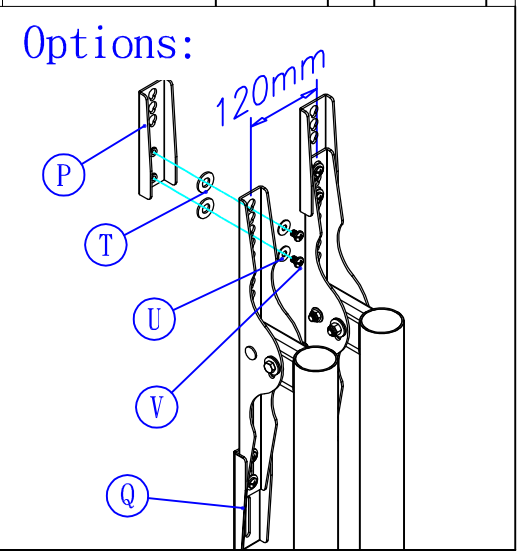

J. M8x2pcs

L. 2pcs

A. 1pc

B. 4pcs

P. 2pcs

Q. 2pcs

R. 4pcs

S. 4pcs

T. 8pcs
3/8"

U. 16pcs
M8

V. 16pcs
M8x10

M.

M4x16 8pcs
M4x25 8pcs
M5x16 8pcs
M5x25 8pcs

N. Washers

M5x8pcs

M6x20 6pcs
M6x40 6pcs
M6x55 6pcs

M8x20 6pcs
M8x40 6pcs
M8x55 6pcs

O. Spacers

1/4" x6pcs

12pcs

For Dimensions listed in Red (If optional shelf is purchased these are the different heights the shelf can be placed at:

- The lowest height is 388mm = 15.28in.
- The middle height is 618mm = 24.33in.
- The highest height is 848mm = 33.39in.