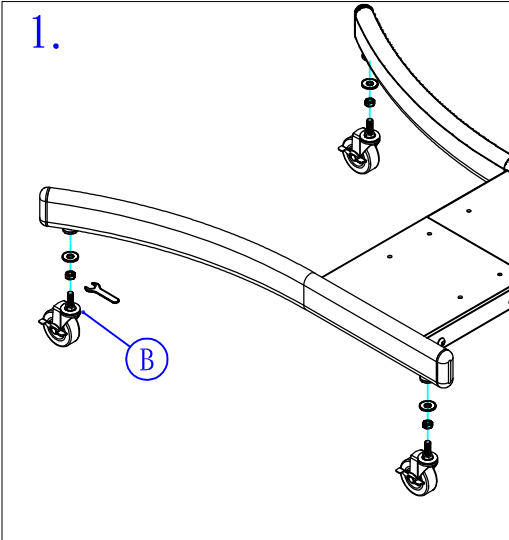

J. M8x2pcs

L. 2pcs

A. 1pc

B. 4pcs

P. 2pcs

Q. 2pcs

R. 4pcs

S. 4pcs

T. 8pcs
3/8"

U. 16pcs
M8

V. 16pcs
M8x10

M.

M4x16 8pcs
M4x25 8pcs
M5x16 8pcs
M5x25 8pcs

N. Washers

M5x8pcs

M6x20 6pcs
M6x40 6pcs
M6x55 6pcs

M8x20 6pcs
M8x40 6pcs
M8x55 6pcs

O. Spacers

1/4" x6pcs

12pcs

For Dimensions listed in Red (If optional shelf is purchased these are the different heights the shelf can be placed at:

- The lowest height is 388mm = 15.28in.
- The middle height is 618mm = 24.33in.
- The highest height is 848mm = 33.39in.