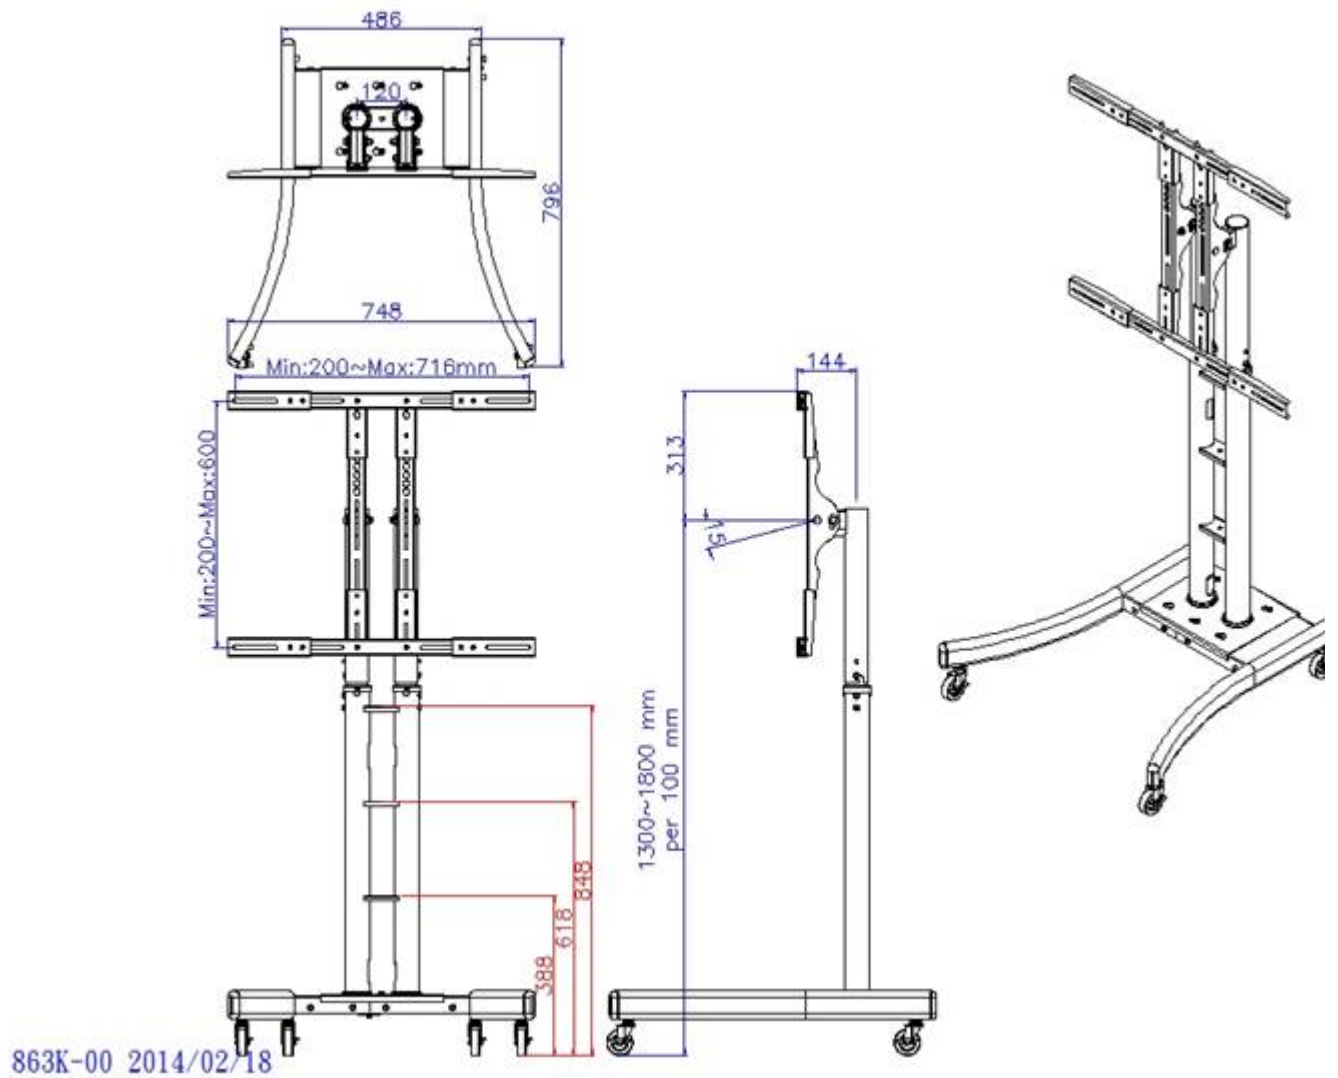

Max Load: 50 Kgs

Part List:

E. 2pcs

D. 1 pc/each

C. 1pc

F. M8x12pcs

H. M8x6pcs

I. M8x4pcs

J. M8x2pcs

L. 2pcs

A. 1pc

B. 4pcs

P. 2pcs

Q. 2pcs

R. 4pcs

S. 4pcs

T. 8pcs
3/8"

U. 16pcs
M8

V. 16pcs
M8x10

M.

M4x16 8pcs
M4x25 8pcs
M5x16 8pcs
M5x25 8pcs

N. Washers

M5x8pcs

M6x20 6pcs
M6x40 6pcs
M6x55 6pcs

M8x20 6pcs
M8x40 6pcs
M8x55 6pcs

O. Spacers

1/4" x6pcs

12pcs

For Dimensions listed in Red (If optional shelf is purchased these are the different heights the shelf can be placed at:

- The lowest height is 388mm = 15.28in.
- The middle height is 618mm = 24.33in.
- The highest height is 848mm = 33.39in.