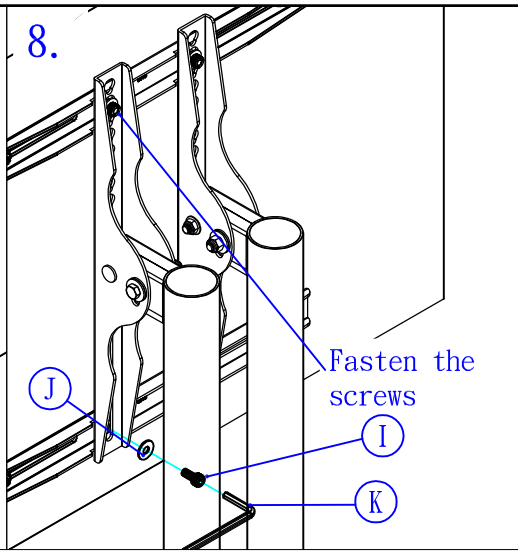

T. 8pcs
3/8"

U. 16pcs
M8

V. 16pcs
M8x10

M.

M4x16 8pcs
M4x25 8pcs
M5x16 8pcs
M5x25 8pcs

N. Washers

M5x8pcs

M6x20 6pcs
M6x40 6pcs
M6x55 6pcs

M8x20 6pcs
M8x40 6pcs
M8x55 6pcs

O. Spacers

1/4" x6pcs

12pcs

For Dimensions listed in Red (If optional shelf is purchased these are the different heights the shelf can be placed at:

- The lowest height is 388mm = 15.28in.
- The middle height is 618mm = 24.33in.
- The highest height is 848mm = 33.39in.