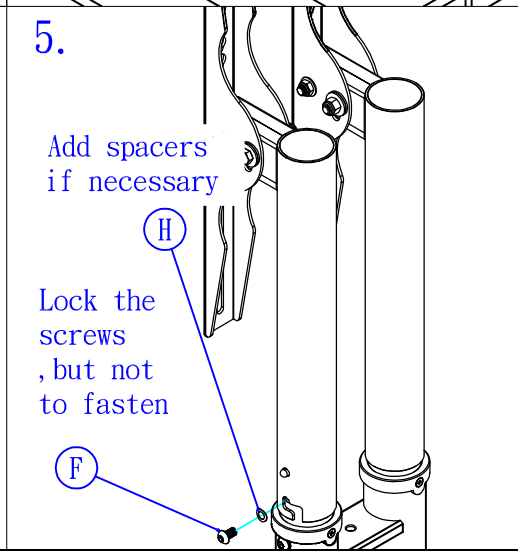

T. 8pcs
3/8"

U. 16pcs
M8

V. 16pcs
M8x10

M.

M4x16 8pcs
M4x25 8pcs
M5x16 8pcs
M5x25 8pcs

N. Washers

M5x8pcs

M6x20 6pcs
M6x40 6pcs
M6x55 6pcs

M8x20 6pcs
M8x40 6pcs
M8x55 6pcs

O. Spacers

1/4" x6pcs

12pcs

For Dimensions listed in Red (If optional shelf is purchased these are the different heights the shelf can be placed at:

- The lowest height is 388mm = 15.28in.
- The middle height is 618mm = 24.33in.
- The highest height is 848mm = 33.39in.