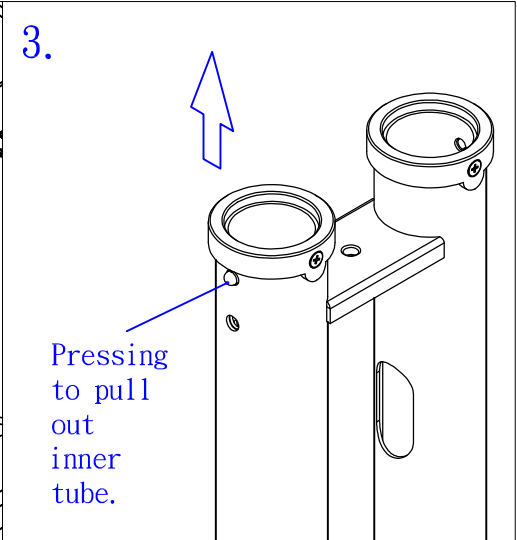

T. 8pcs
3/8"

U. 16pcs
M8

V. 16pcs
M8x10

M.

M4x16 8pcs
M4x25 8pcs
M5x16 8pcs
M5x25 8pcs

N. Washers

M5x8pcs

M6x20 6pcs
M6x40 6pcs
M6x55 6pcs

M8x20 6pcs
M8x40 6pcs
M8x55 6pcs

O. Spacers

1/4" x6pcs

12pcs

For Dimensions listed in Red (If optional shelf is purchased these are the different heights the shelf can be placed at:

- The lowest height is 388mm = 15.28in.
- The middle height is 618mm = 24.33in.
- The highest height is 848mm = 33.39in.