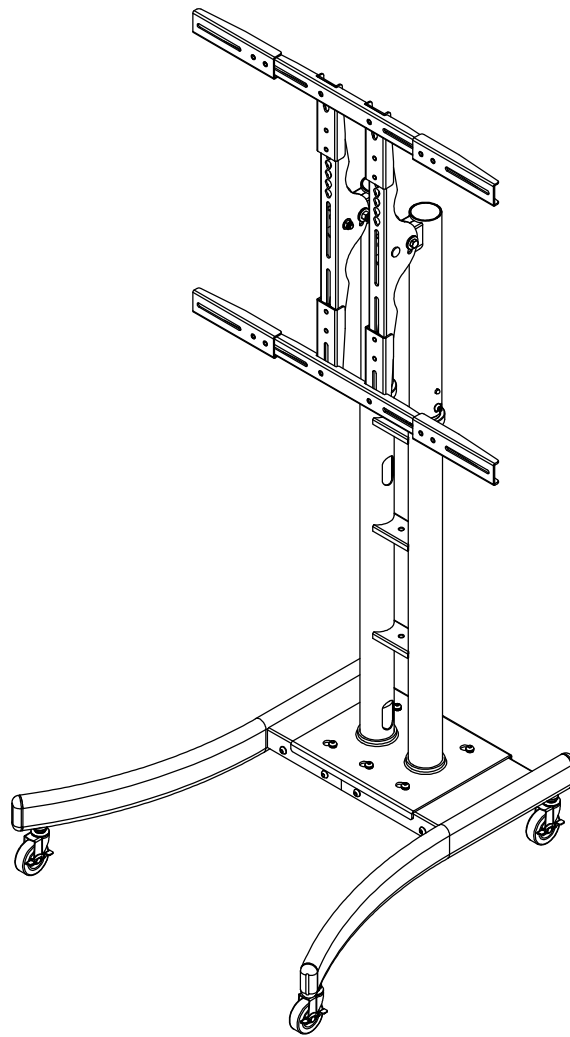

Max Load: 50 Kgs

Part List:

E. 2pcs

D. 1 pc/each

C. 1pc

F. M8x12pcs

H. M8x6pcs

I. M8x4pcs

J. M8x2pcs

L. 2pcs

A. 1pc

B. 4pcs

P. 2pcs

Q. 2pcs

R. 4pcs

S. 4pcs

T. 8pcs
3/8"

U. 16pcs
M8

V. 16pcs
M8x10

M.

M4x16 8pcs
M4x25 8pcs
M5x16 8pcs
M5x25 8pcs

N. Washers

M5x8pcs

M6x20 6pcs
M6x40 6pcs
M6x55 6pcs

M8x20 6pcs
M8x40 6pcs
M8x55 6pcs

O. Spacers

1/4" x6pcs

12pcs

For Dimensions listed in Red (If optional shelf is purchased these are the different heights the shelf can be placed at:

- The lowest height is 388mm = 15.28in.
- The middle height is 618mm = 24.33in.
- The highest height is 848mm = 33.39in.