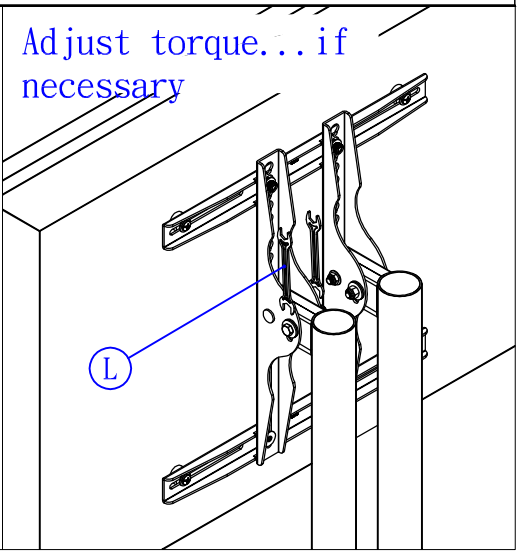

M8x20 6pcs
M8x40 6pcs
M8x55 6pcs

O. Spacers

1/4" x6pcs

12pcs

For Dimensions listed in Red (If optional shelf is purchased these are the different heights the shelf can be placed at:

- The lowest height is 388mm = 15.28in.
- The middle height is 618mm = 24.33in.
- The highest height is 848mm = 33.39in.