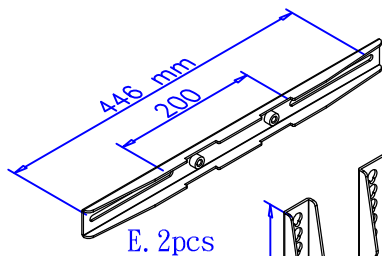

Max Load: 50 Kgs

Part List:

E. 2pcs

D. 1 pc/each

C. 1pc

F. M8x12pcs

H. M8x6pcs

I. M8x4pcs

J. M8x2pcs

L. 2pcs

A. 1pc

B. 4pcs

P. 2pcs

Q. 2pcs

R. 4pcs

S. 4pcs

T. 8pcs
3/8"

U. 16pcs
M8

V. 16pcs
M8x10

M.

M4x16 8pcs
M4x25 8pcs
M5x16 8pcs
M5x25 8pcs

N. Washers

M5x8pcs

M6x20 6pcs
M6x40 6pcs
M6x55 6pcs

M8x20 6pcs
M8x40 6pcs
M8x55 6pcs

O. Spacers

1/4" x6pcs

12pcs

For Dimensions listed in Red (If optional shelf is purchased these are the different heights the shelf can be placed at:

- The lowest height is 388mm = 15.28in.
- The middle height is 618mm = 24.33in.
- The highest height is 848mm = 33.39in.