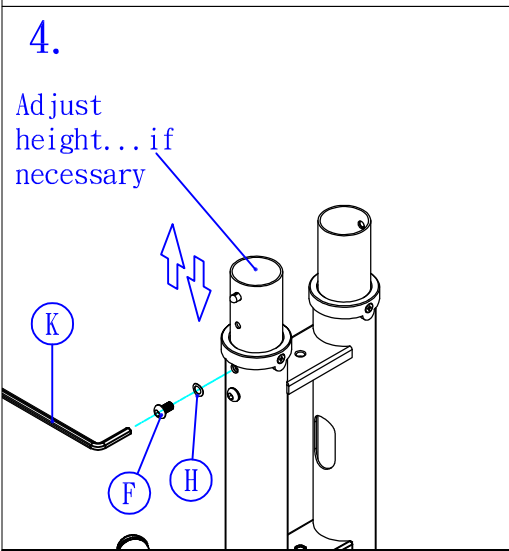

T. 8pcs
3/8"

U. 16pcs
M8

V. 16pcs
M8x10

M.

M4x16 8pcs
M4x25 8pcs
M5x16 8pcs
M5x25 8pcs

N. Washers

M5x8pcs

M6x20 6pcs
M6x40 6pcs
M6x55 6pcs

M8x20 6pcs
M8x40 6pcs
M8x55 6pcs

O. Spacers

1/4" x6pcs

12pcs

For Dimensions listed in Red (If optional shelf is purchased these are the different heights the shelf can be placed at:

- The lowest height is 388mm = 15.28in.
- The middle height is 618mm = 24.33in.
- The highest height is 848mm = 33.39in.