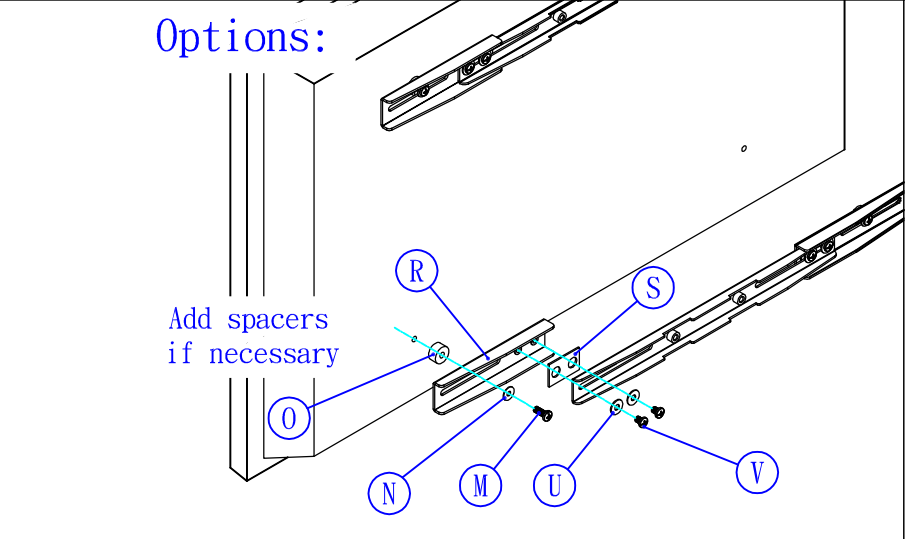

T. 8pcs
3/8"

U. 16pcs
M8

V. 16pcs
M8x10

M.

M4x16 8pcs
M4x25 8pcs
M5x16 8pcs
M5x25 8pcs

N. Washers

M5x8pcs

M6x20 6pcs
M6x40 6pcs
M6x55 6pcs

M8x20 6pcs
M8x40 6pcs
M8x55 6pcs

O. Spacers

1/4" x6pcs

12pcs

For Dimensions listed in Red (If optional shelf is purchased these are the different heights the shelf can be placed at:

- The lowest height is 388mm = 15.28in.
- The middle height is 618mm = 24.33in.
- The highest height is 848mm = 33.39in.