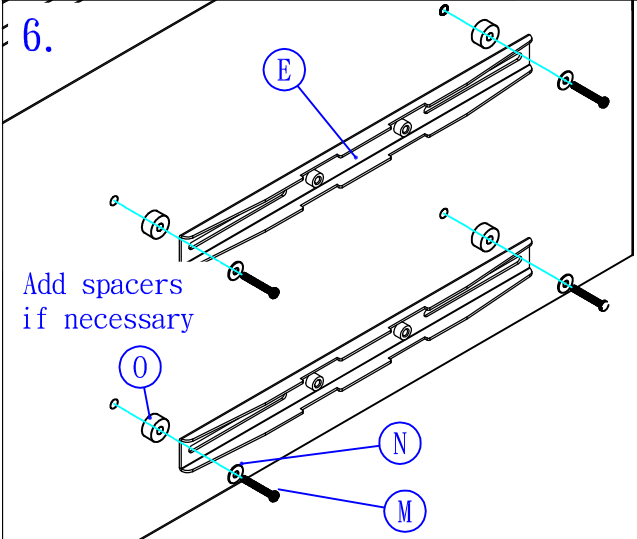

J. M8x2pcs

L. 2pcs

A. 1pc

B. 4pcs

P. 2pcs

Q. 2pcs

R. 4pcs

S. 4pcs

T. 8pcs
3/8"

U. 16pcs
M8

V. 16pcs
M8x10

M.

M4x16 8pcs
M4x25 8pcs
M5x16 8pcs
M5x25 8pcs

N. Washers

M5x8pcs

M6x20 6pcs
M6x40 6pcs
M6x55 6pcs

M8x20 6pcs
M8x40 6pcs
M8x55 6pcs

O. Spacers

1/4" x6pcs

12pcs

For Dimensions listed in Red (If optional shelf is purchased these are the different heights the shelf can be placed at:

- The lowest height is 388mm = 15.28in.
- The middle height is 618mm = 24.33in.
- The highest height is 848mm = 33.39in.