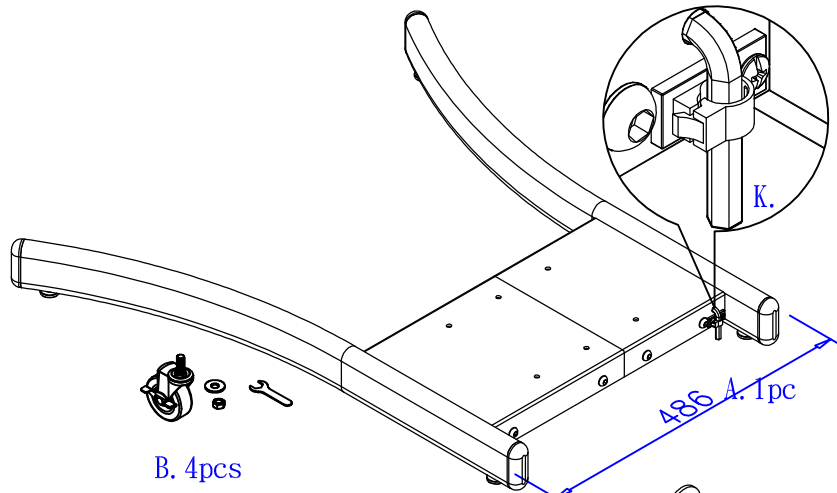

Max Load: 50 Kgs

Part List:

E. 2pcs

D. 1 pc/each

C. 1pc

F. M8x12pcs

H. M8x6pcs

I. M8x4pcs

J. M8x2pcs

L. 2pcs

A. 1pc

B. 4pcs

P. 2pcs

Q. 2pcs

R. 4pcs

S. 4pcs

T. 8pcs
3/8"

U. 16pcs
M8

V. 16pcs
M8x10

M.

M4x16 8pcs
M4x25 8pcs
M5x16 8pcs
M5x25 8pcs

N. Washers

M5x8pcs

M6x20 6pcs
M6x40 6pcs
M6x55 6pcs

M8x20 6pcs
M8x40 6pcs
M8x55 6pcs

O. Spacers

1/4" x6pcs

12pcs

For Dimensions listed in Red (If optional shelf is purchased these are the different heights the shelf can be placed at:

- The lowest height is 388mm = 15.28in.
- The middle height is 618mm = 24.33in.
- The highest height is 848mm = 33.39in.