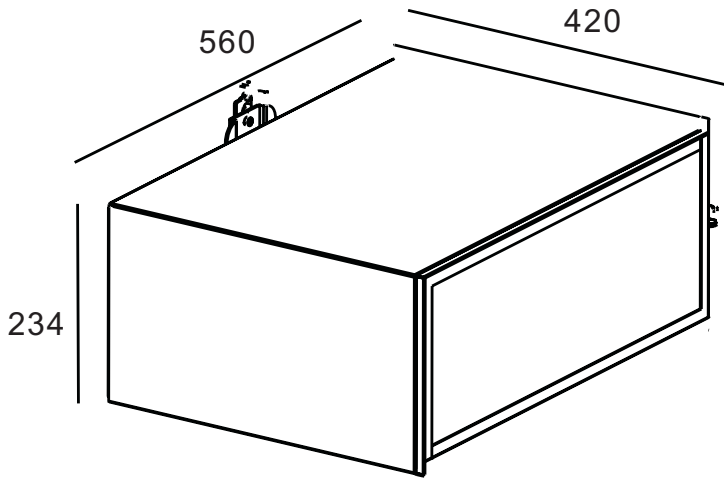

## LPGPFRSHLF

Max  
20kg  
[44lbs]

A	B	C
 <p>2PCS</p>	 <p>M6X10 6PCS</p>	 <p>M6 6PCS</p>

**1**

**2**

Slide onto your TV stand's up right.

3