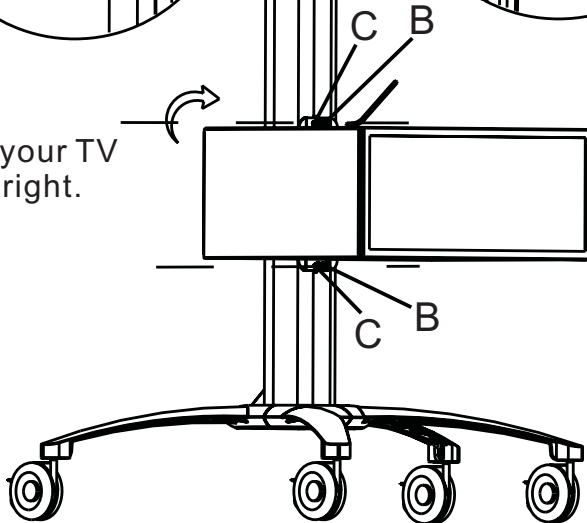

## LPGPFRSHLF

Max  
20kg  
[44lbs]

A	B	C
 <p>2PCS</p>	 <p>M6X10 6PCS</p>	 <p>M6 6PCS</p>

**1**

**2**

Slide onto your TV stand's up right.

3