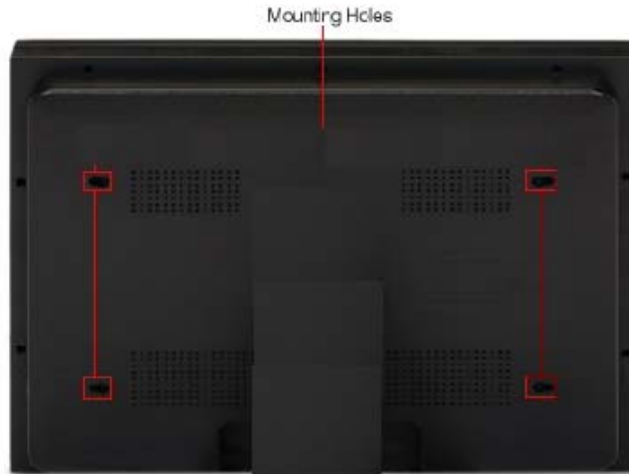

### Specifications

- 15 Inch TFT (Thin-Film-Transistor) LCD
- Aspect Ratio: 4:3
- Resolution 1024x768
- Supported Formats: JPEG/MPEG/MP3
- Full range of customizable settings. (Including contrast brightness, saturation, intervals of the slide show, language, picture layout, etc.)

### Features

- Files can be loaded through USB port/mini USB and SD cards.
- Sleek contoured matte black wood frame
- Displays Logos, diagrams or videos without a computer connection.
- Displays:

Images –JPEG format

Video clips- MPEG format

Music- MP3 format

- Compatible with all SD type of popular memory cards
- Easy to use remote control operation with on screen menus.
- Option to forward to next slide or logo with the remote during a presentation.
- Variable image display intervals in slideshow mode with programmable transitions.
- Adjustable brightness, color and contrast for customizing to any room.
- On screen menus available in seven different languages.