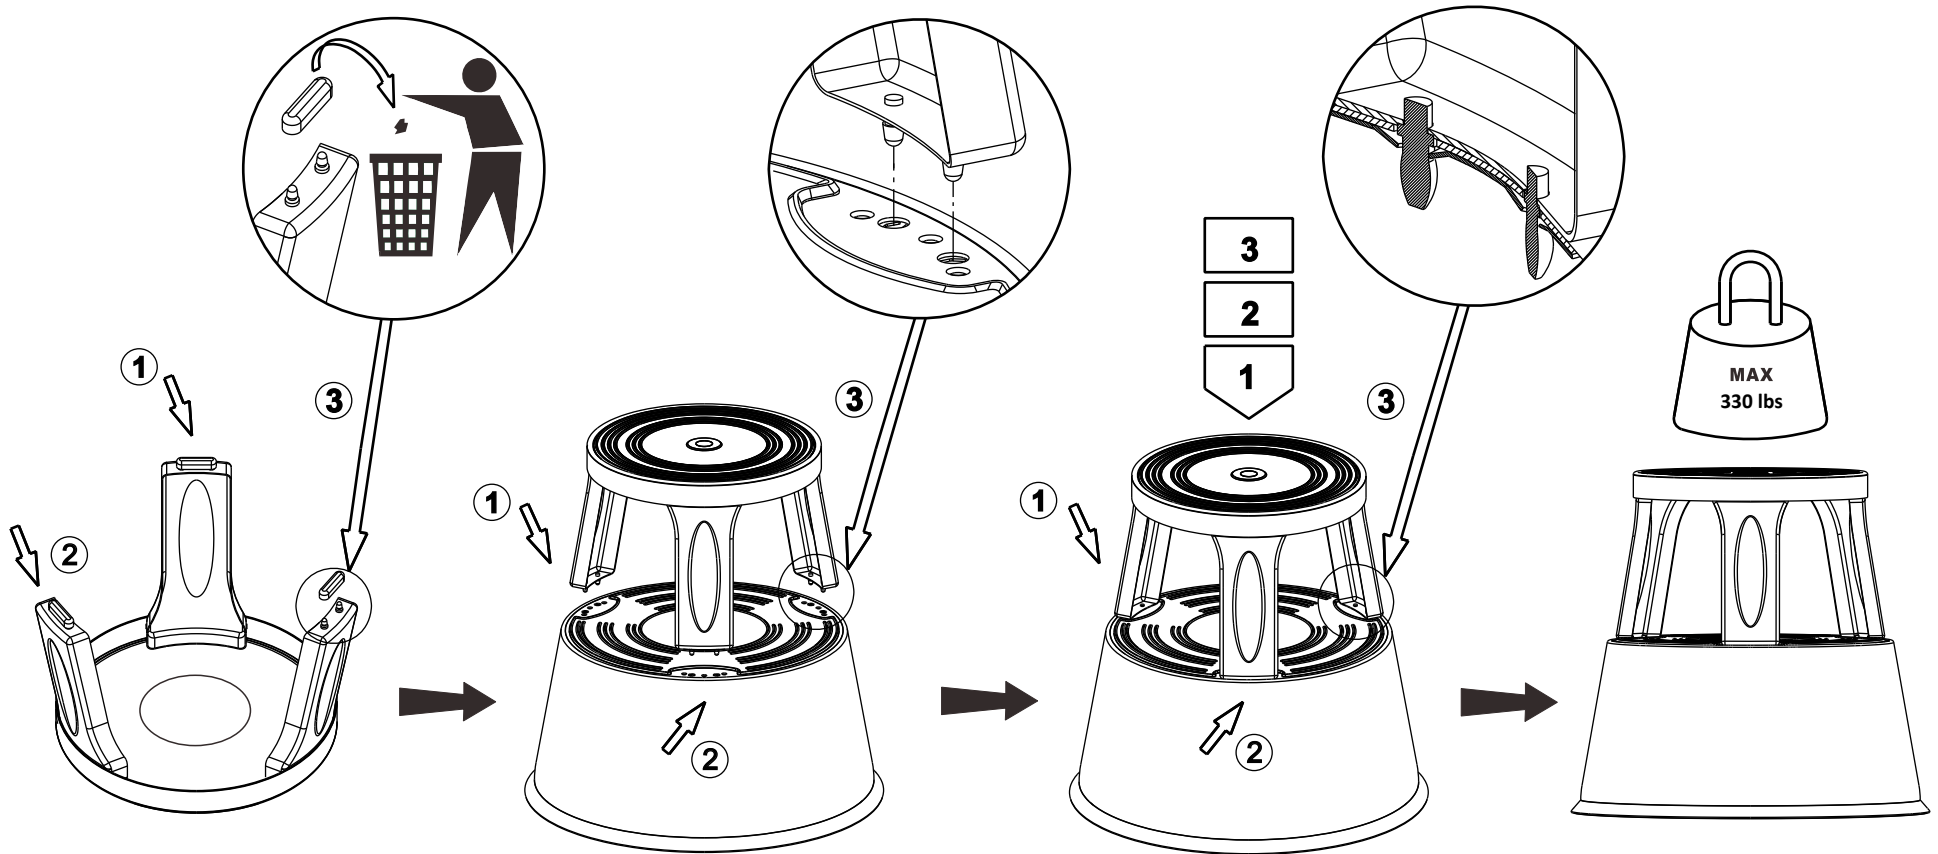

ASSEMBLY INSTRUCTIONS

Steel Step Stool - FGSTEELSS

DISPLAYS2GO

Rev. 05/19

- Never laterally overreach.
- Never use on smooth, slippery surface.
- For indoor use only.

If you have any questions regarding our products, please visit us at www.displays2go.com or contact D2G customer service at 844-221-3388.