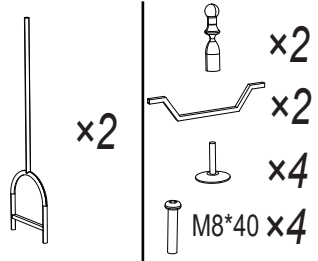

STEP 1

PARTS NEEDED