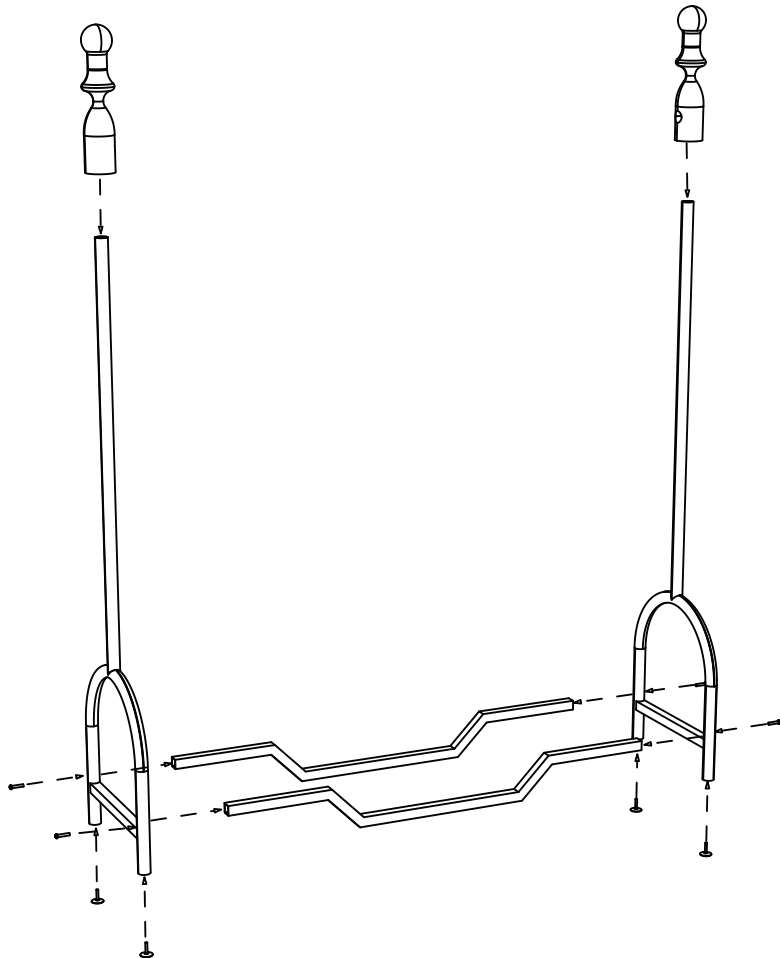

# DISPLAYS2GO

ASSEMBLY INSTRUCTIONS - Vintage Style Garment Hanging Rack V19.10

RWM471674WH  
RWM471674NT

## PARTS LIST

	x2
	x1
 M8*40	x4
	x1
	x2
	x2
	x4
	x4
 M8*60	x2

Scan QR code to visit  
the product page:

If you have any questions regarding our products, please visit us at [www.displays2go.com](http://www.displays2go.com) or contact D2G customer service at 844-221-3388.

## PARTS NEEDED

1

## PARTS NEEDED

2