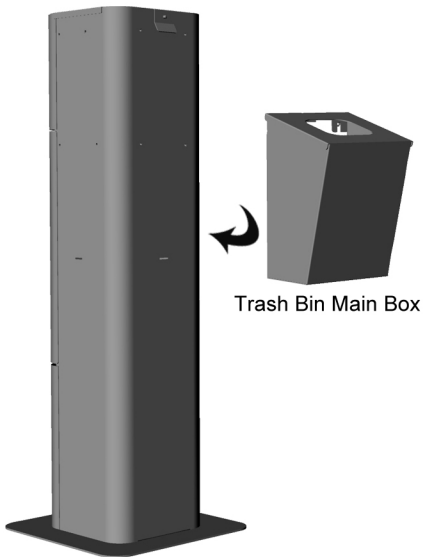

Hand Sanitizer Dispenser Stand Install Guide

1: Please install the stand onto the base.

Base

2: Please install trash bin main box onto the stand.

3: Please install the sign holder onto stand.

4: Please install canister holder with
4 pcs extension springs into the stand