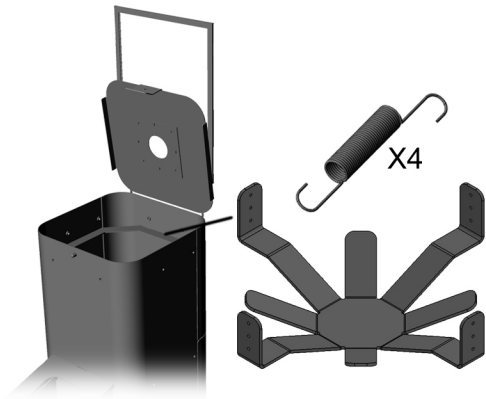

Hand Sanitizer Dispenser Stand Install Guide

1: Please install the stand onto the base.

Base

2: Please install trash bin main box onto the stand.

3: Please install the sign holder onto stand.

4: Please install canister holder with
4 pcs extension springs into the stand