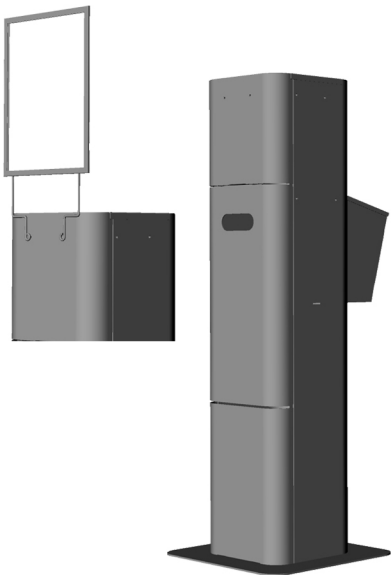

Hand Sanitizer Dispenser Stand Install Guide

1: Please install the stand onto the base.

Base

2: Please install trash bin main box onto the stand.

3: Please install the sign holder onto stand.

4: Please install canister holder with
4 pcs extension springs into the stand