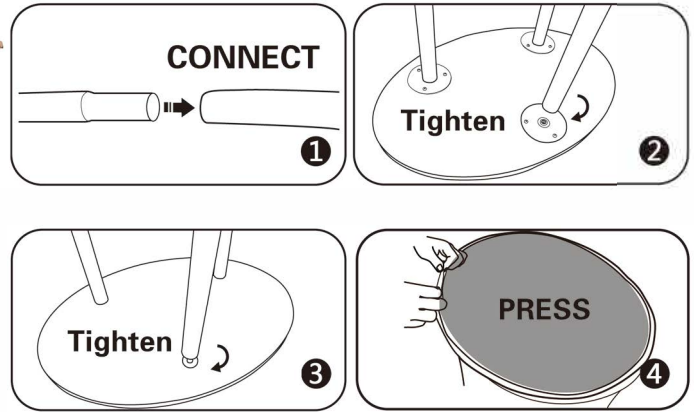

INSTRUCTION

Follow the label instructions to assemble the frame

If the tubes do not easily separate when dismantling, push the tube forward then pull out again

Graphic Size : W 182.68" x H 40.35"