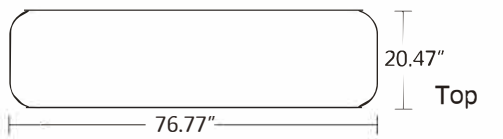

INSTRUCTION

Follow the label instructions to assemble the frame

If the tubes do not easily separate when dismantling, push the tube forward then pull out again

Graphic Size : W 182.68" x H 40.35"