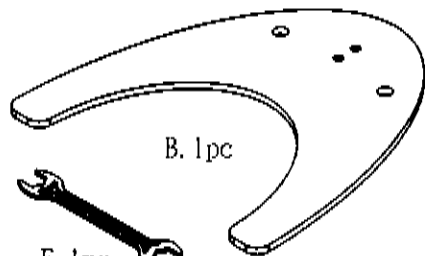

Max Load: 8Kgs

Part List:

A. 1pc

M4×10
D. 4pcs

M6×15
C. 2pcs

B. 1pc

E. 1pc

1.

2.

Adjust
torque... if
necessary

3.

For use with IPADENCWH
and IPADENCBK, see instructions
Included with enclosures.