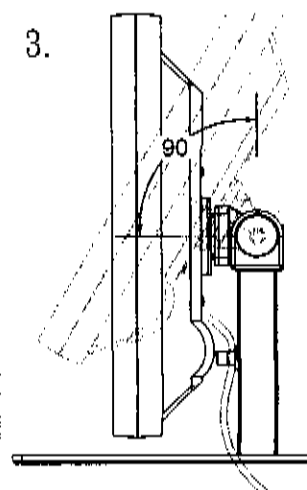

Max Load: 8Kgs

Part List:

A. 1pc

M4×10
D. 4pcs

M6×15
C. 2pcs

B. 1pc

E. 1pc

1.

2.

Adjust
torque... if
necessary

3.

For use with IPADENCWH
and IPADENCBK, see instructions
Included with enclosures.