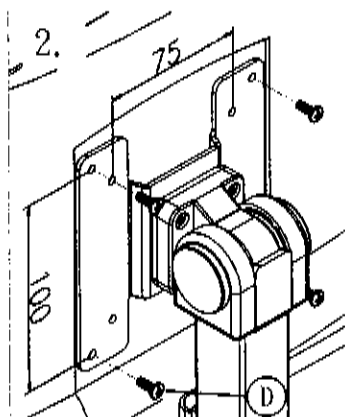

Max Load: 8Kgs

Part List:

A. 1pc

M4×10
D. 4pcs

M6×15
C. 2pcs

B. 1pc

E. 1pc

1.

2.

Adjust
torque... if
necessary

3.

For use with IPADENCWH
and IPADENCBK, see instructions
Included with enclosures.