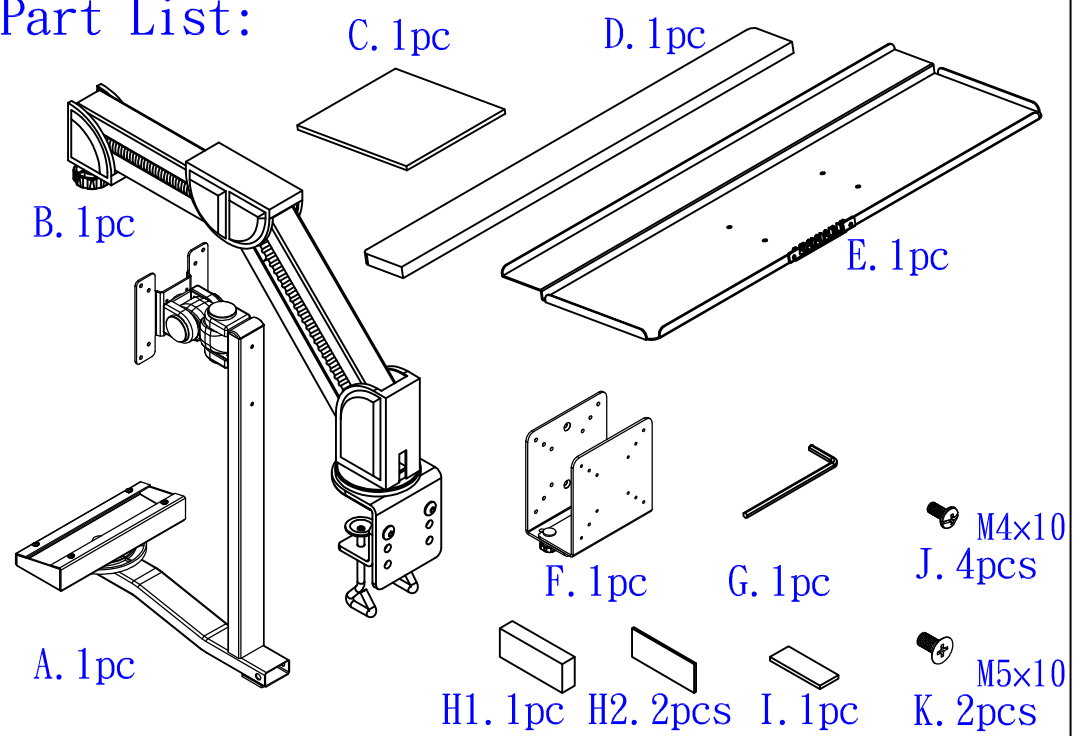

Max Load: 10Kgs

Part List:

1.

OPTION_A: WALL MOUNTING

OPTION_B: Adjust height