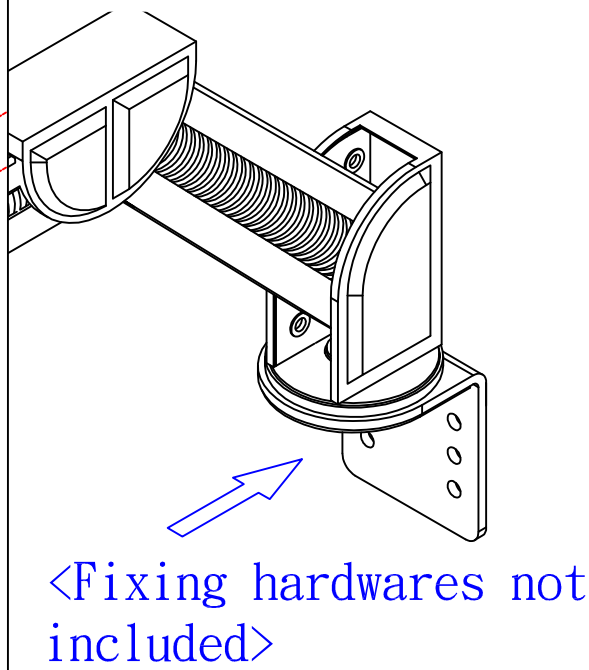

Max Load: 10Kgs

Part List:

1.

OPTION_A: WALL MOUNTING

OPTION_B: Adjust height