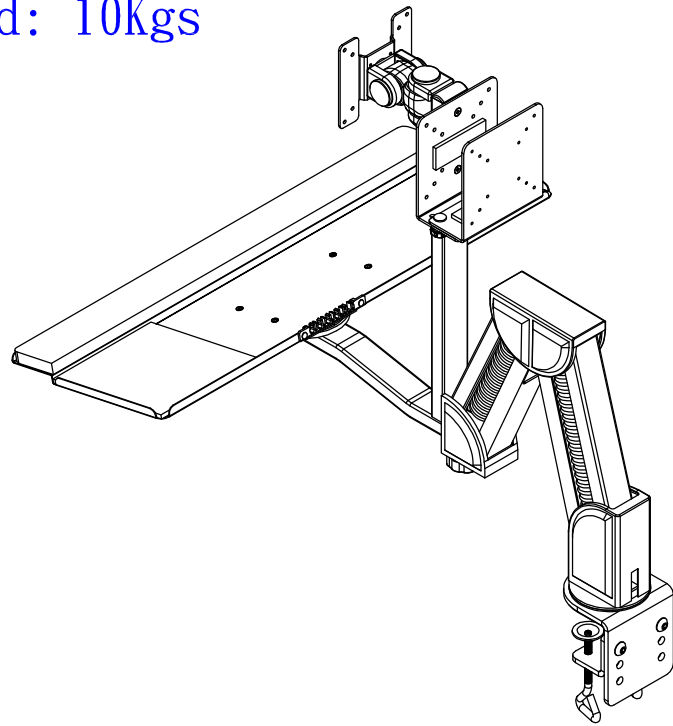

Max Load: 10Kgs

Part List:

1.

OPTION_A: WALL MOUNTING

OPTION_B: Adjust height