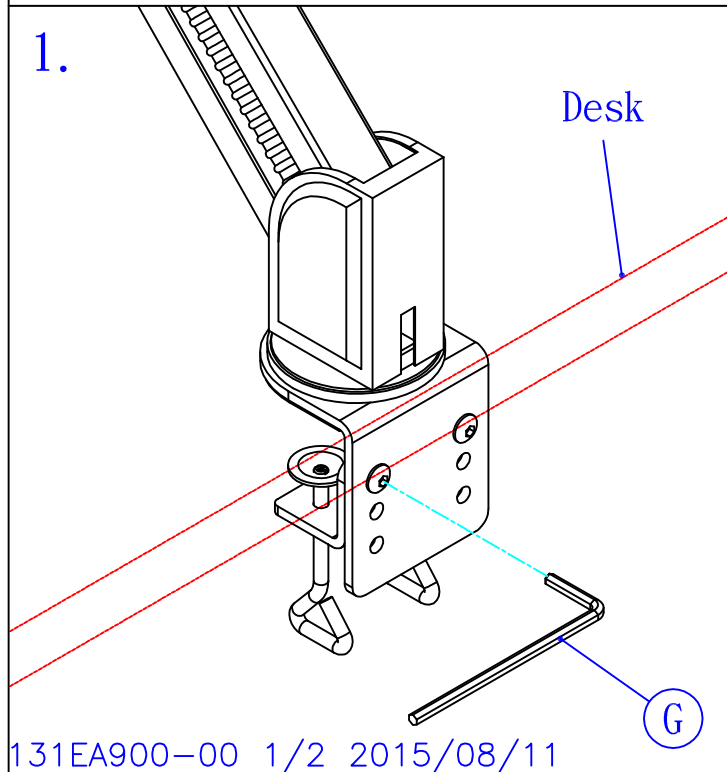

Max Load: 10Kgs

Part List:

1.

OPTION_A: WALL MOUNTING

OPTION_B: Adjust height