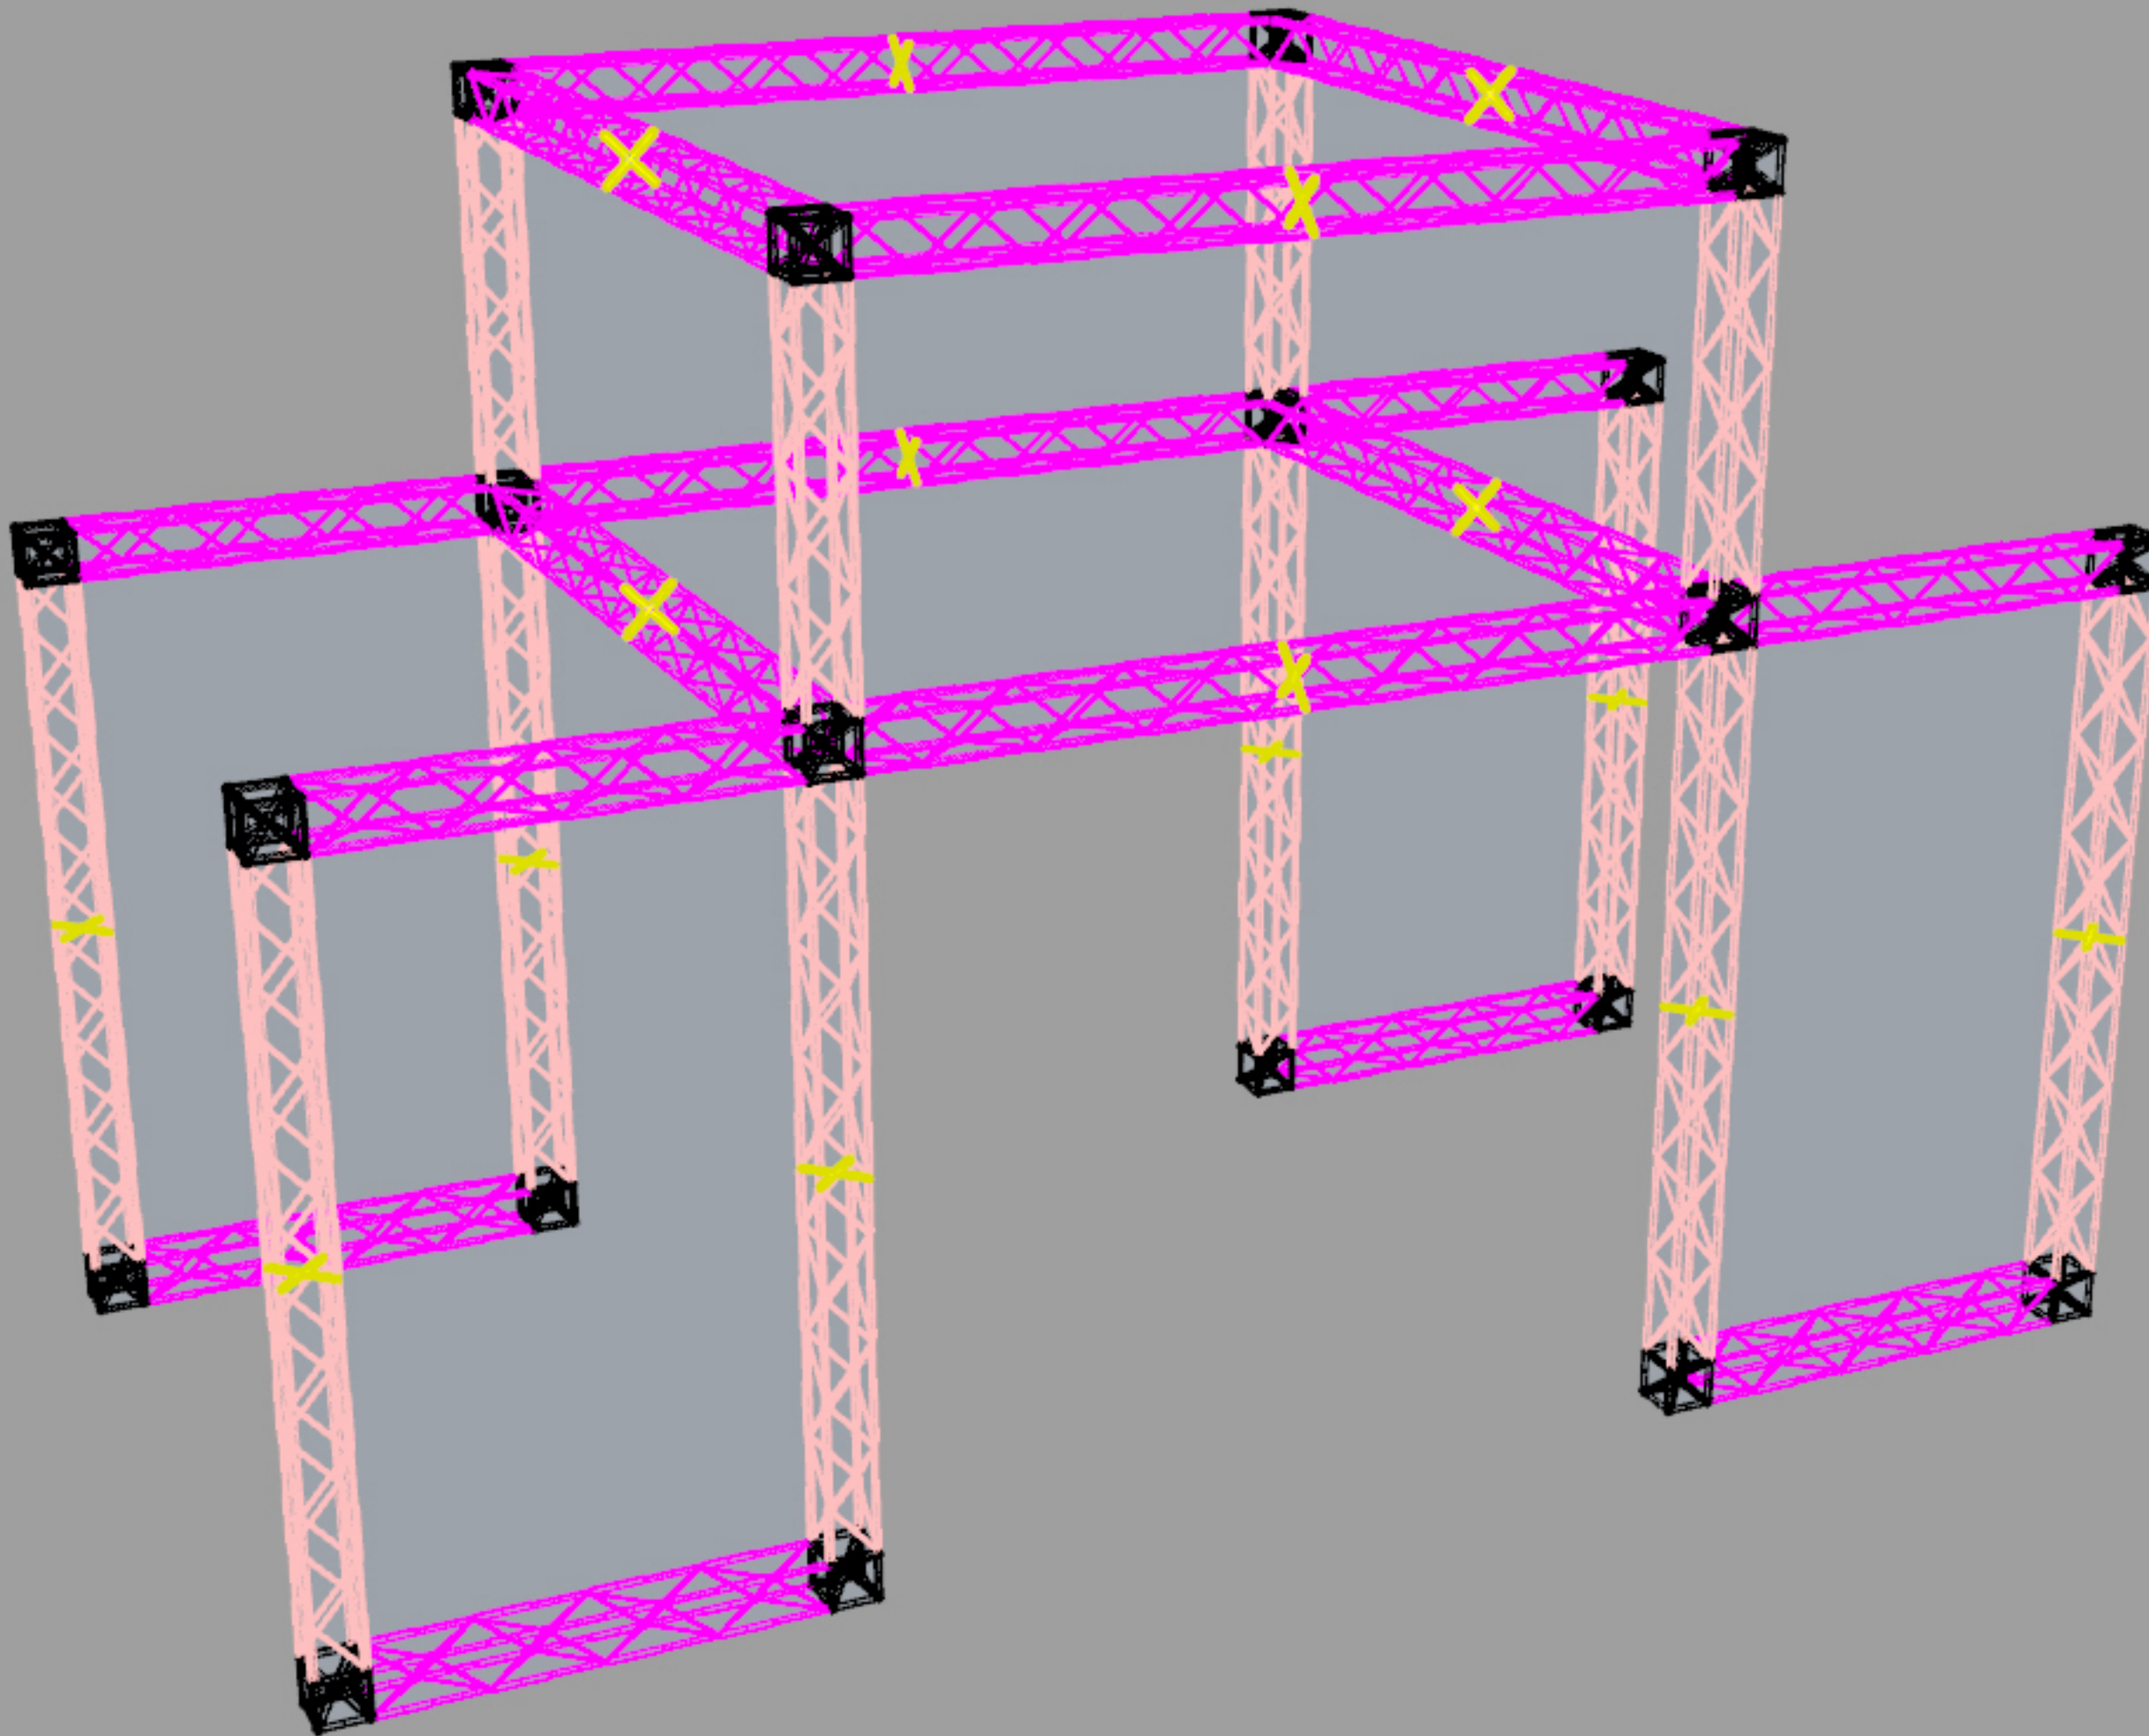

It's easy...
-just like toys!

Layout: w20' x h12' - Set-up Instructions

Date: April - 15 - 2015

Included Components

 Cube (x20)

 Connector (x16)

 35" Module (x20)

 47" Module (x24)