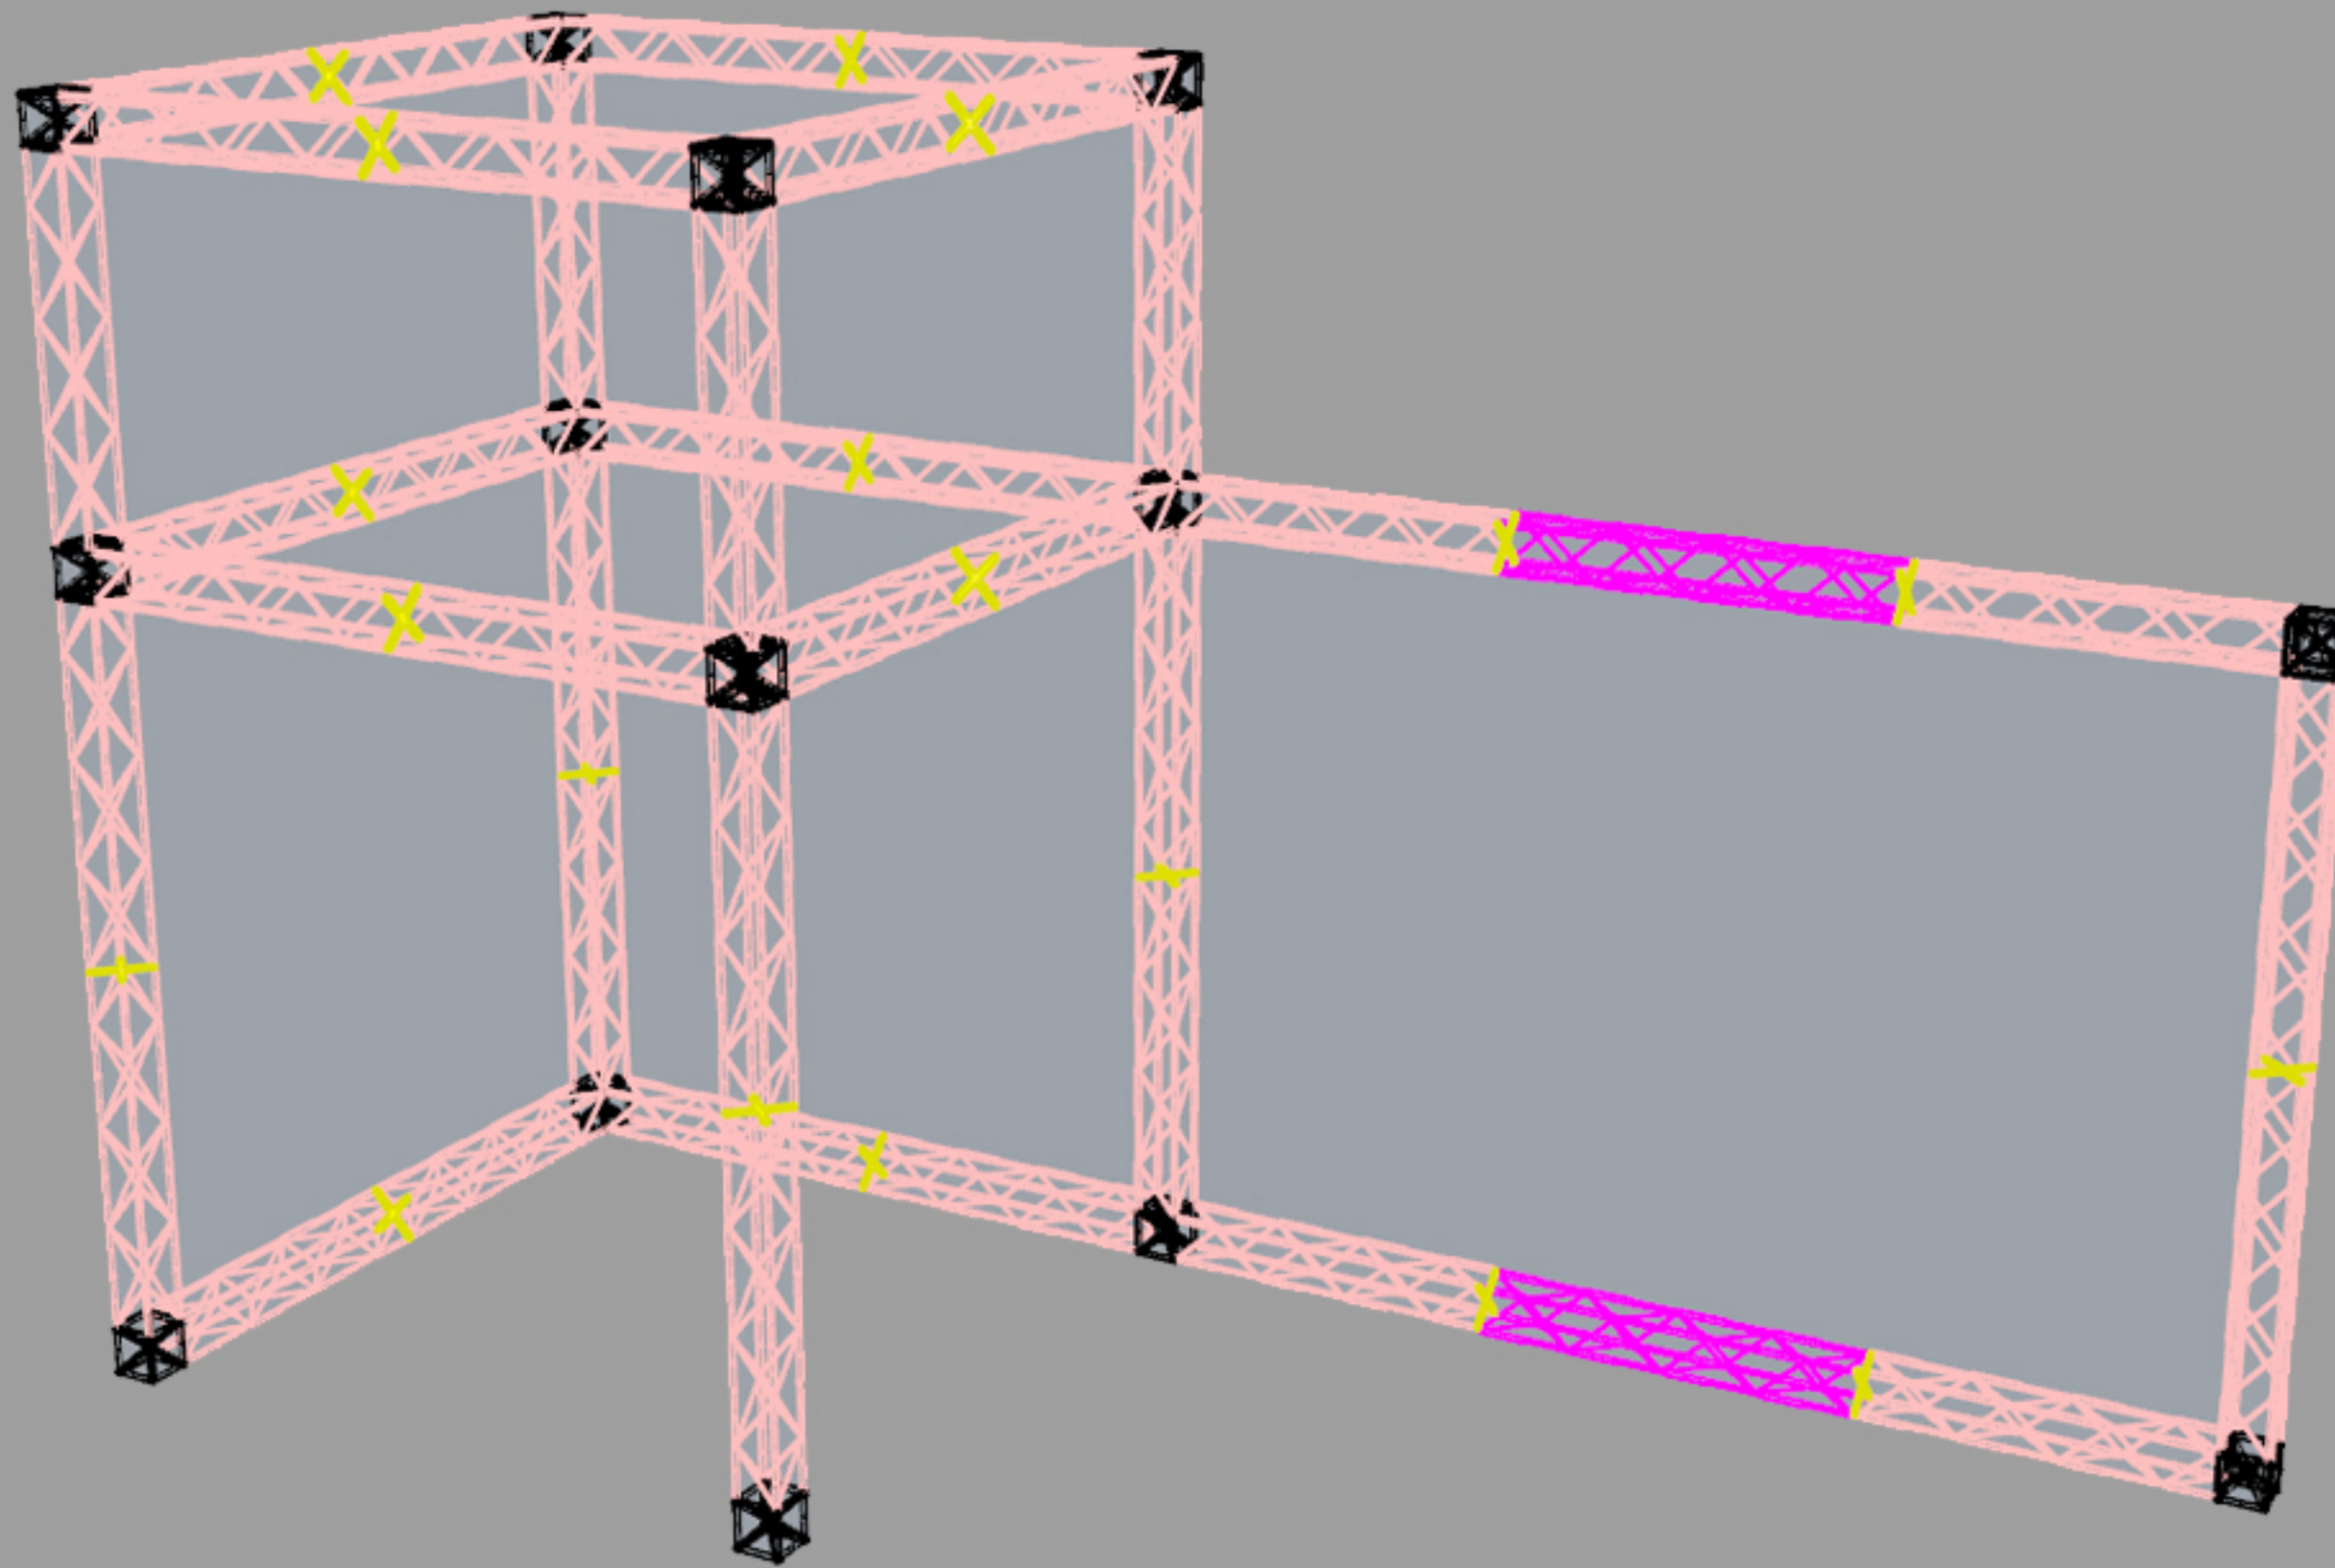

It's easy...
-just like toys!

Layout: w20' x h12' - Set-up Instructions

Date: April - 15 - 2015

Included Components

 Cube (x14)

 Connector (x19)

 35" Module (x38)

 47" Module (x2)