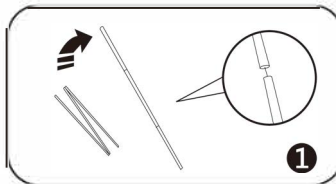

INSTRUCTION

Follow the label instructions to assemble the frame

General Tips

Slide the bracket from its backing using the push-tab. Screw the backing onto the frame, then slide the bracket in for a sturdy mount.

If the tubes do not easily separate when dismantling, push the tube forward then pull out again.

Graphic Size : W 125.2" x H 89.76"