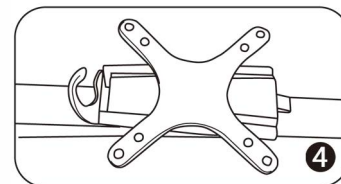

INSTRUCTION

Follow the label instructions to assemble the frame

General Tips

Slide the bracket from its backing using the push-tab. Screw the backing onto the frame, then slide the bracket in for a sturdy mount.

If the tubes do not easily separate when dismantling, push the tube forward then pull out again.

Graphic Size : W 125.2" x H 89.76"