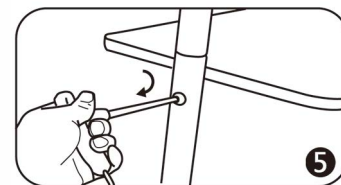

INSTRUCTION

Follow the label instructions to assemble the frame

General Tips

Slide the bracket from its backing using the push-tab. Screw the backing onto the frame, then slide the bracket in for a sturdy mount.

If the tubes do not easily separate when dismantling, push the tube forward then pull out again.

Graphic Size : W 125.2" x H 89.76"