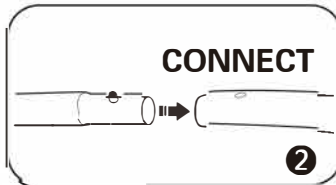

INSTRUCTION

Follow the label instructions to assemble the frame

General Tips

Slide the bracket from its backing using the push-tab. Screw the backing onto the frame, then slide the bracket in for a sturdy mount.

If the tubes do not easily separate when dismantling, push the tube forward then pull out again.

Graphic Size : W 125.2" x H 89.76"