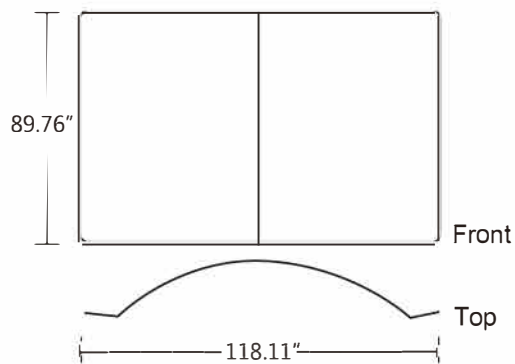

INSTRUCTION

Follow the label instructions to assemble the frame

General Tips

Slide the bracket from its backing using the push-tab. Screw the backing onto the frame, then slide the bracket in for a sturdy mount.

If the tubes do not easily separate when dismantling, push the tube forward then pull out again.

Graphic Size : W 125.2" x H 89.76"